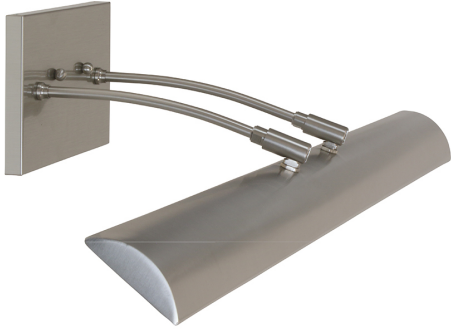

## ZENITH PICTURE LIGHT

Zenith 36"Direct Wire LEDZ picture light

- **SKU:** DZLEDZ36-52
- **Finish Shown:** Satin Nickel
- Other finishes available. Please call 800-428-5367 for assistance.
- **Dimensions:** 4.5"H x 36"W x 10.5"D
- **Base/Backplate:** 4.5" x 8"
- **Shade Size:** 36"
- **Shade Material:** Metal
- **Base Material:** Metal
- **Voltage:** 120
- **Number of Bulbs:** 1
- **Bulb:** LED-13.5W, 2700K, 90CRI, 1080 Lumens
- **Type of Bulbs:** LED
- **Bulb Included:** Yes