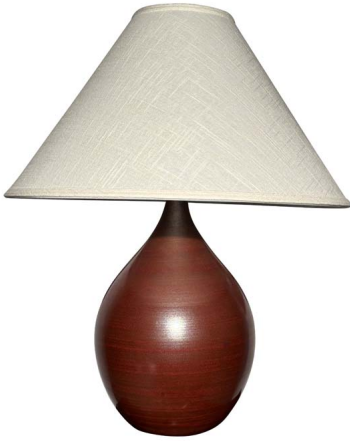

HOUSE OF TROY

SCATCHARD STONEWARE TABLE LAMPS

Scatchard 27" Stoneware Table Lamps in Iron Red

- **SKU:** GS900-IR
- **Finish Shown:** Iron Red
- Other finishes available. Please call 800-428-5367 for assistance.
- **Dimensions:** 27"H x 22"W x 22"D
- **Base/Backplate:** 6"
- **Switch:** Switch on socket
- **Shade Model:** 40548AB
- **Shade Size:** 6" X 22" X 14"
- **Shade Material:** Cream Linen Hardback
- **Base Material:** Ceramic
- **Voltage:** 120
- **Number of Bulbs:** 1
- **Bulb:** 200W 3-way medium base
- **Type of Bulbs:** LED
- **Bulb Included:** No

[Read More](#)

SKU: GS900-IR

Price: \$450.00

INDEX

S

Scatchard Stoneware Table Lamps 1