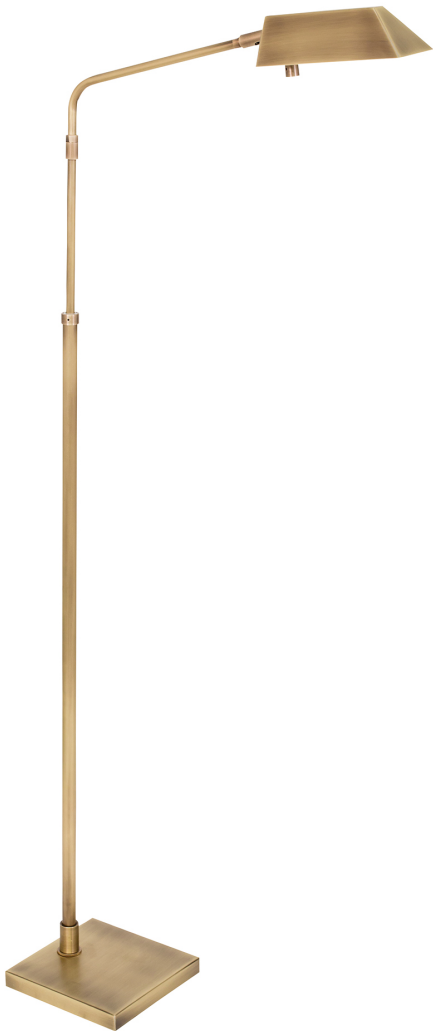

HOUSE OF TROY

NEWBURY FLOOR LAMPS

Newbury Adjustable Floor Lamps in Antique Brass

- **SKU:** NEW200-AB
- **Finish Shown:** Antique Brass
- Other finishes available. Please call 800-428-5367 for assistance.
- **Dimensions:** 42" to 54" H x 10"W x 18"D
- **Base/Backplate:** 10" x 10"
- **Switch:** On Shade
- **Shade Size:** 2"H x 3"W x 7"L
- **Shade Material:** Metal
- **Base Material:** Metal
- **Voltage:** 120
- **Number of Bulbs:** 1
- **Bulb:** LED-3000K, 90+CRI, 5W, 545 Lumens
Candelabra Base
- **Type of Bulbs:** LED
- **Bulb Included:** Yes

[Read More](#)

SKU: NEW200-AB

Price: \$552.00

INDEX

N

Newbury Floor Lamps 1