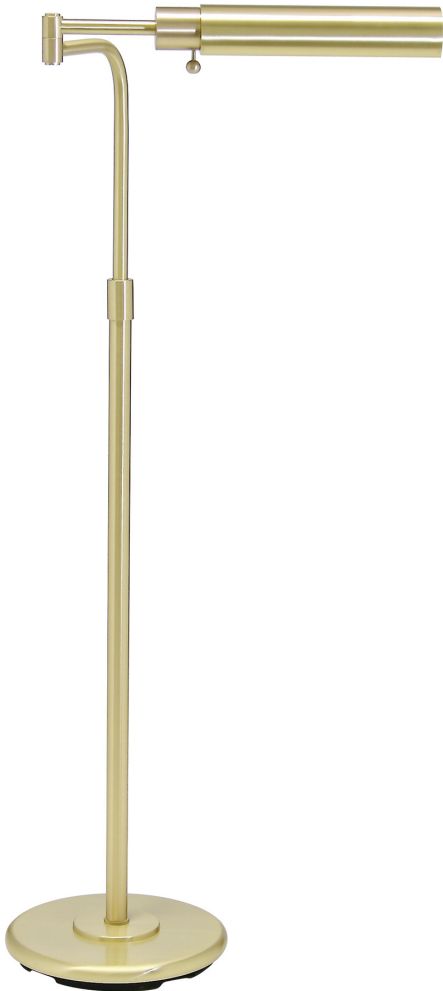

HOUSE OF TROY

HOME OFFICE ADJUSTABLE PHARMACY FLOOR LAMPS

Home/Office Satin Brass Floor Lamps

- **SKU:** PH100-F-51
- **Finish Shown:** Satin Brass
- Other finishes available. Please call 800-428-5367 for assistance.
- **Dimensions:** 34"-48"H x 10.5"W x 17.5"D
- **Base/Backplate:** 10.5"
- **Switch:** On Socket
- **Shade Model:** F-51
- **Shade Size:** 10"
- **Shade Material:** Metal
- **Base Material:** Metal
- **Voltage:** 120
- **Number of Bulbs:** 1
- **Bulb:** 60W-T10 medium base
- **Type of Bulbs:** LED
- **Bulb Included:** No

[Read More](#)

SKU: PH100-F-51

Price: \$378.00

INDEX

H

Home Office Adjustable Pharmacy Floor Lamps 1