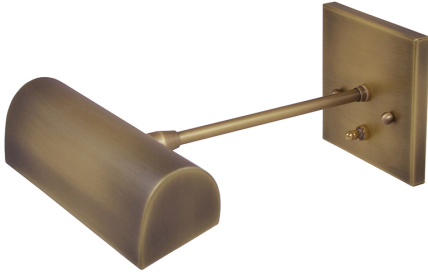

HOUSE OF TROY

DIRECT WIRE CLASSIC TRADITIONAL PICTURE LIGHT

Direct Wire Traditional 8" Antique Brass Picture Light

- **SKU:** DT8-71
- **Finish Shown:** Antique Brass
- Other finishes available. Please call 800-428-5367 for assistance.
- **Dimensions:** 4.5"H x 8"W x 9.25"D
- **Base/Backplate:** 4.5"x 4.5"
- **Switch:** On Backplate
- **Shade Size:** 8"
- **Shade Material:** Metal
- **Base Material:** Metal
- **Voltage:** 120
- **Number of Bulbs:** 1
- **Bulb:** 25W-T10 or 40W-T10 medium base
- **Type of Bulbs:** Incandescent
- **Bulb Included:** No

[Read More](#)

SKU: DT8-71

Price: \$208.00

INDEX

D

Direct Wire Classic Traditional Picture Light 1