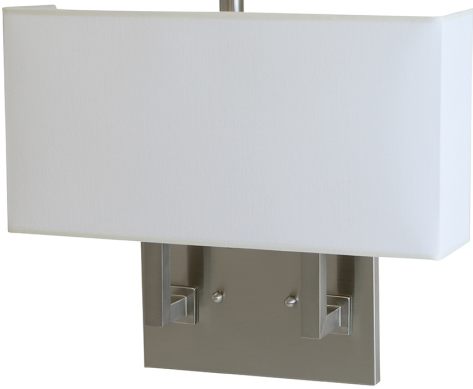

[Read More](#)

SKU: WL307-BB

Price: \$99.00

WALL SCONCE

Single brushed brass sconce with crackle glass shade

- **SKU:** WL304-BB
- **Finish Shown:** Brushed Brass
- Other finishes available. Please call 800-428-5367 for assistance.
- **Dimensions:** 15.5"H x 5"W x 7.5"D
- **Base/Backplate:** 5"
- **Shade Size:** 4" X 5" X 4.5"
- **Shade Material:** Crackle Clear Glass
- **Base Material:** Metal
- **Voltage:** 120
- **Number of Bulbs:** 1
- **Bulb:** 60W-B10 candelabra base
- **Type of Bulbs:** LED
- **Bulb Included:** No

[Read More](#)

SKU: WL304-BB

Price: \$99.00

WALL SCONCE

Double brushed brass sconce with slant cut white glass

- **SKU:** WL303-BB
- **Finish Shown:** Brushed Brass
- Other finishes available. Please call 800-428-5367 for assistance.
- **Dimensions:** 25.5"H x 4.75"W x 5.5"D
- **Base/Backplate:** 4.75"
- **Shade Size:** 3.5" X 2" X 11.5"
- **Shade Material:** White Glass
- **Base Material:** Metal
- **Voltage:** 120
- **Number of Bulbs:** 2
- **Bulb:** 60W-B10 candelabra base
- **Type of Bulbs:** LED
- **Bulb Included:** No

[Read More](#)

SKU: WL303-BB

Price: \$149.00

WALL SCONCE WL632-SN

Direct Wire ADA wall sconce in satin nickel

- **SKU:** WL632-SN
- **Finish Shown:** Satin Nickel
- Other finishes available. Please call 800-428-5367 for assistance.
- **Dimensions:** 11.5"H x 14.5"W x 4"D
- **Base/Backplate:** 4.5" x 8"
- **Shade Model:** 40373
- **Shade Size:** (14.5" x 3.5") x (14.5" x 3.5") x 7"
- **Shade Material:** Fine Linen Hardback
- **Base Material:** metal
- **Voltage:** 120
- **Number of Bulbs:** 2
- **Bulb:** 40W B10
- **Type of Bulbs:** LED
- **Bulb Included:** No