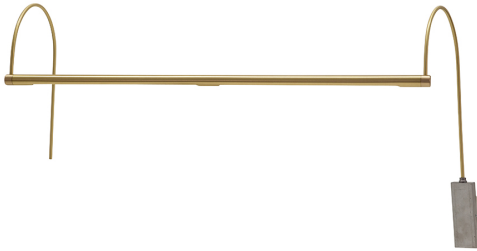

ULTRA SLIM-LINE LED PICTURE LIGHT

Ultra Slim-Line 28" LED Satin Brass Picture Light

- **SKU:** USLEDZ28-51
- **Finish Shown:** Satin Brass
- Other finishes available. Please call 800-428-5367 for assistance.
- **Dimensions:** 5.5"H x 28"W x 8"D
- **Switch:** In-line switch on cord 3' from plug
- **Shade Size:** 28"
- **Shade Material:** Metal
- **Base Material:** Metal
- **Voltage:** 120
- **Number of Bulbs:** 1
- **Bulb:** LED-9W, 2700K, 90CRI, 720 Lumens
- **Type of Bulbs:** LED
- **Bulb Included:** Yes

[Read More](#)

SKU: USLEDZ28-51

Price: $492.00