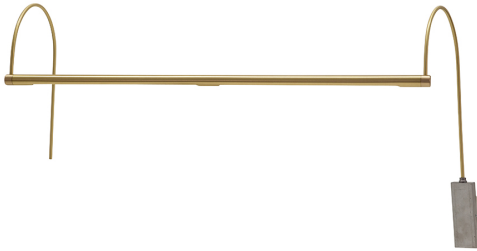

- **Bulb Included:** Yes

[Read More](#)

SKU: USLEDZ28-7

Price: \$492.00

ULTRA SLIM-LINE LED PICTURE LIGHT

Ultra Slim-Line 28" LED Satin Nickel Picture Light

- **SKU:** USLEDZ28-52
- **Finish Shown:** Satin Nickel
- Other finishes available. Please call 800-428-5367 for assistance.
- **Dimensions:** 5.5"H x 28"W x 8"D
- **Switch:** In-line switch on cord 3' from plug
- **Shade Size:** 28"
- **Shade Material:** Metal
- **Base Material:** Metal
- **Voltage:** 120
- **Number of Bulbs:** 1
- **Bulb:** LED-9W, 2700K, 90CRI, 720 Lumens
- **Type of Bulbs:** LED
- **Bulb Included:** Yes

[Read More](#)

SKU: USLEDZ28-52

Price: \$514.00

ULTRA SLIM-LINE LED PICTURE LIGHT

Ultra Slim-Line 28" LED Chrome Picture Light

- **SKU:** USLEDZ28-62
- **Finish Shown:** Chrome
- Other finishes available. Please call 800-428-5367 for assistance.
- **Dimensions:** 5.5"H x 28"W x 8"D
- **Switch:** In-line switch on cord 3' from plug
- **Shade Size:** 28"
- **Shade Material:** Metal
- **Base Material:** Metal
- **Voltage:** 120
- **Number of Bulbs:** 1
- **Bulb:** LED-9W, 2700K, 90CRI, 720 Lumens
- **Type of Bulbs:** LED
- **Bulb Included:** Yes

[Read More](#)

SKU: USLEDZ28-62

Price: \$514.00

ULTRA SLIM-LINE LED PICTURE LIGHT

Ultra Slim-Line 28" LED Satin Brass Picture Light

- **SKU:** USLEDZ28-51
- **Finish Shown:** Satin Brass
- Other finishes available. Please call 800-428-5367 for assistance.
- **Dimensions:** 5.5"H x 28"W x 8"D
- **Switch:** In-line switch on cord 3' from plug
- **Shade Size:** 28"
- **Shade Material:** Metal
- **Base Material:** Metal
- **Voltage:** 120
- **Number of Bulbs:** 1
- **Bulb:** LED-9W, 2700K, 90CRI, 720 Lumens
- **Type of Bulbs:** LED
- **Bulb Included:** Yes