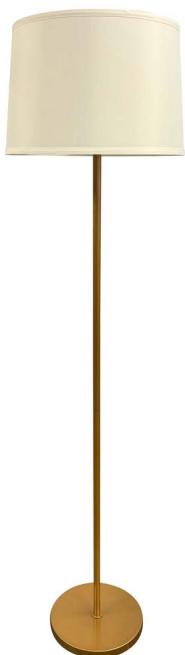

SAWYER TABLE LAMPS

Sawyer Table Lamp with USB port in Heritage Gold Finish

- **SKU:** S550-HG
- **Finish Shown:** Heritage Gold
- Other finishes available. Please call 800-428-5367 for assistance.
- **Dimensions:** 23"H x 11"W x 11"D
- **Base/Backplate:** 7"
- **Switch:** Switch on socket
- **Shade Model:** 40566N
- **Shade Size:** 9" X 11" X 8"
- **Shade Material:** Fine white linen
- **Base Material:** Metal
- **Voltage:** 120
- **Number of Bulbs:** 1
- **Bulb:** 100W 3-way medium base
- **Type of Bulbs:** LED
- **Bulb Included:** No

[Read More](#)

SKU: S550-HG

Price: \$198.00

SAWYER FLOOR LAMPS

Sawyer Floor Lamp in Heritage Gold Finish

- **SKU:** S500-HG
- **Finish Shown:** Heritage Gold
- Other finishes available. Please call 800-428-5367 for assistance.
- **Dimensions:** 63"H x 16"W x 16"D
- **Base/Backplate:** 10.5"
- **Switch:** Switch on socket
- **Shade Model:** 40567N
- **Shade Size:** 14" X 16" X 10"
- **Shade Material:** Fine white linen
- **Base Material:** Metal
- **Voltage:** 120
- **Number of Bulbs:** 1
- **Bulb:** 150W 3-way medium base
- **Type of Bulbs:** LED
- **Bulb Included:** No

[Read More](#)

SKU: S500-HG

Price: \$376.00

SAWYER WALL SWING LAMP

Sawyer Black/Satin Nickel Wall Swing Lamp

- **SKU:** S575-BLKS
- **Finish Shown:** Black/Satin Nickel
- Other finishes available. Please call 800-428-5367 for assistance.
- **Dimensions:** 14"H x 11"W x 15.5"D
- **Base/Backplate:** 5"
- **Switch:** On Socket
- **Shade Model:** 40566N
- **Shade Size:** 9 X 11 X 8
- **Shade Material:** fine white linen
- **Base Material:** metal
- **Voltage:** 120
- **Number of Bulbs:** 1
- **Bulb:** 100W 3-way medium base
- **Type of Bulbs:** LED
- **Bulb Included:** No