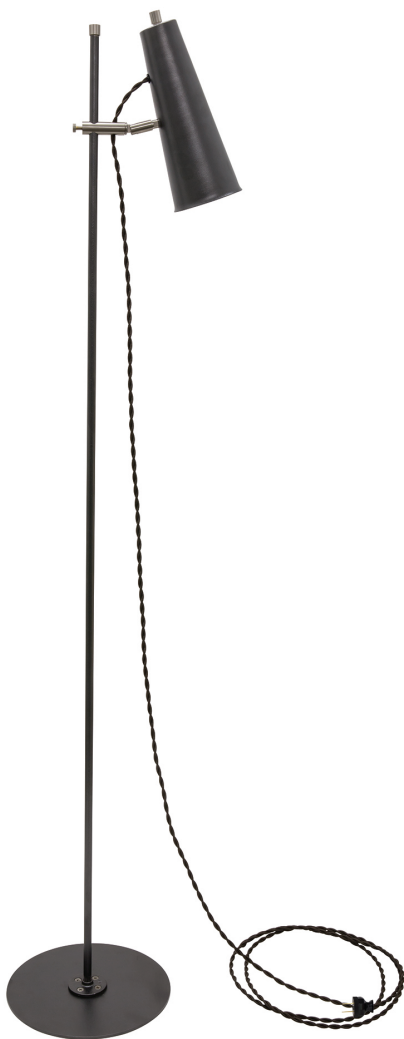

## NORTON TABLE LAMPS

Norton Adjustable LED Table Lamps in Granite with Satin Nickel Accents

- **SKU:** NOR350-GTSN
- **Finish Shown:** Granite/Satin Nickel
- Other finishes available. Please call 800-428-5367 for assistance.
- **Dimensions:** 24" maxH x 8.5"W x 8.5"D
- **Base/Backplate:** 8"
- **Switch:** On Shade
- **Shade Size:** 4" x 10"
- **Shade Material:** Metal
- **Base Material:** Metal
- **Voltage:** 120
- **Number of Bulbs:** 1
- **Bulb:** Integrated LED-3000K, 80 CRI, 6.2W, 600 Lu
- **Type of Bulbs:** LED
- **Bulb Included:** Yes

## NORTON FLOOR LAMPS

Norton Adjustable LED Floor Lamps in Chestnut Bronze with Antique Brass Accents

- **SKU:** NOR300-CHBAB
- **Finish Shown:** Chestnut Bronze/Antique Brass
- Other finishes available. Please call 800-428-5367 for assistance.
- **Dimensions:** 59" maxH x 11"W x 8.5"D
- **Base/Backplate:** 11"
- **Switch:** On Shade
- **Shade Size:** 4" x 10"
- **Shade Material:** Metal
- **Base Material:** Metal
- **Voltage:** 120
- **Number of Bulbs:** 1
- **Bulb:** Integrated LED-3000K, 80 CRI, 6.2W, 600 Lu
- **Type of Bulbs:** LED
- **Bulb Included:** Yes

## NORTON FLOOR LAMPS

Norton Adjustable LED Floor Lamps in Granite with Satin Nickel Accents

- **SKU:** NOR300-GTSN
- **Finish Shown:** Granite/Satin Nickel
- Other finishes available. Please call 800-428-5367 for assistance.
- **Dimensions:** 59" maxH x 11"W x 8.5"D
- **Base/Backplate:** 11"
- **Switch:** On Shade
- **Shade Size:** 4" x 10"
- **Shade Material:** Metal
- **Base Material:** Metal
- **Voltage:** 120
- **Number of Bulbs:** 1
- **Bulb:** Integrated LED-3000K, 80 CRI, 6.2W, 600 Lu
- **Type of Bulbs:** LED
- **Bulb Included:** Yes