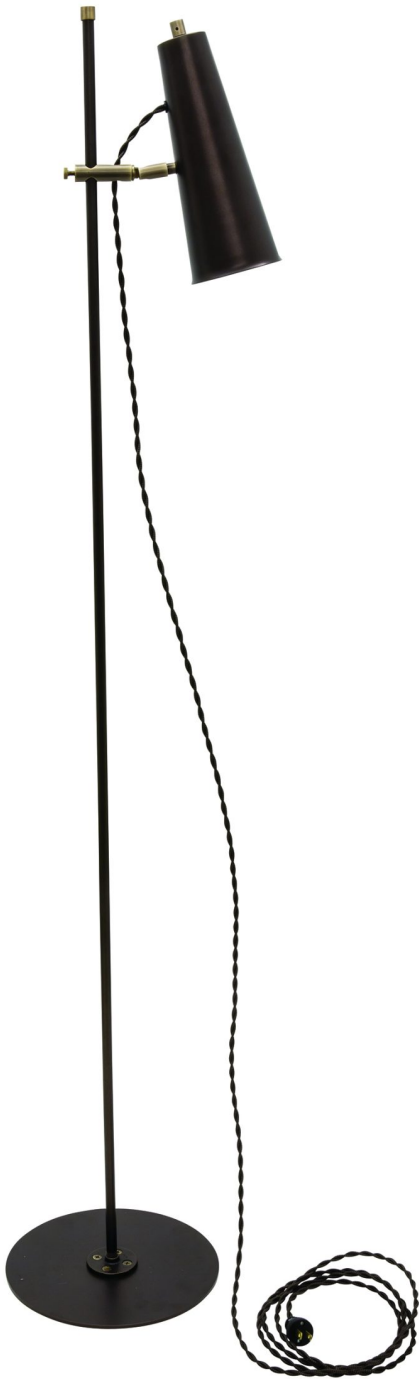

## NORTON TABLE LAMPS

Norton Adjustable LED Table Lamps in Granite with Satin Nickel Accents

- **SKU:** NOR350-GTSN
- **Finish Shown:** Granite/Satin Nickel
- Other finishes available. Please call 800-428-5367 for assistance.
- **Dimensions:** 24" maxH x 8.5"W x 8.5"D
- **Base/Backplate:** 8"
- **Switch:** On Shade
- **Shade Size:** 4" x 10"
- **Shade Material:** Metal
- **Base Material:** Metal
- **Voltage:** 120
- **Number of Bulbs:** 1
- **Bulb:** Integrated LED-3000K, 80 CRI, 6.2W, 600 Lu
- **Type of Bulbs:** LED
- **Bulb Included:** Yes

## NORTON TABLE LAMPS

Norton Adjustable LED Table Lamps in Chestnut Bronze with Antique Brass Accents

- **SKU:** NOR350-CHBAB
- **Finish Shown:** Chestnut Bronze/Antique Brass
- Other finishes available. Please call 800-428-5367 for assistance.
- **Dimensions:** 24" maxH x 8.5"W x 8.5"D
- **Base/Backplate:** 8"
- **Switch:** On Shade
- **Shade Size:** 4" x 10"
- **Shade Material:** Metal
- **Base Material:** Metal
- **Voltage:** 120
- **Number of Bulbs:** 1
- **Bulb:** Integrated LED-3000K, 80 CRI, 6.2W, 600 Lu
- **Type of Bulbs:** LED
- **Bulb Included:** Yes

## NORTON FLOOR LAMPS

Norton Adjustable LED Floor Lamps in Chestnut Bronze with Antique Brass Accents

- **SKU:** NOR300-CHBAB
- **Finish Shown:** Chestnut Bronze/Antique Brass
- Other finishes available. Please call 800-428-5367 for assistance.
- **Dimensions:** 59" maxH x 11"W x 8.5"D
- **Base/Backplate:** 11"
- **Switch:** On Shade
- **Shade Size:** 4" x 10"
- **Shade Material:** Metal
- **Base Material:** Metal
- **Voltage:** 120
- **Number of Bulbs:** 1
- **Bulb:** Integrated LED-3000K, 80 CRI, 6.2W, 600 Lu
- **Type of Bulbs:** LED
- **Bulb Included:** Yes