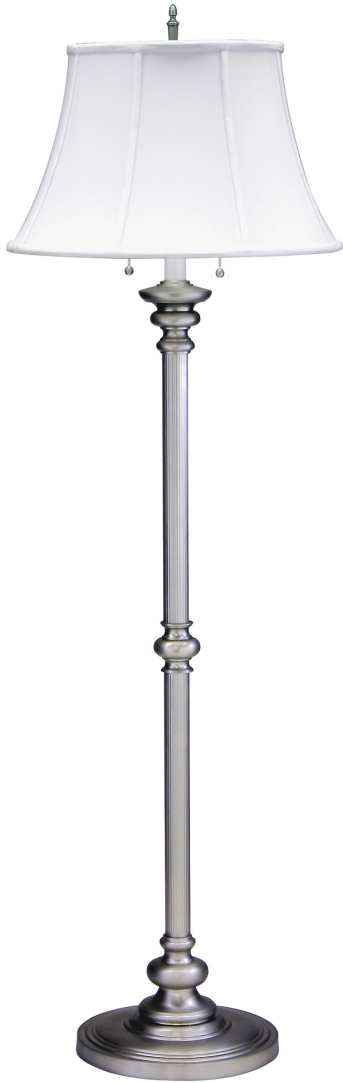

## NEWPORT TABLE LAMPS

Newport 30.75" Oil Rubbed Bronze Table Lamps

- **SKU:** N652-OB
- **Finish Shown:** Oil Rubbed Bronze
- Other finishes available. Please call 800-428-5367 for assistance.
- **Dimensions:** 30.75"H x 15.75"W x 15.75"D
- **Base/Backplate:** 6"
- **Switch:** Switch on socket
- **Shade Model:** 40459
- **Shade Size:** 7" x 15.75" x 11"
- **Shade Material:** Off-White Linen Softback
- **Base Material:** Metal
- **Voltage:** 120
- **Number of Bulbs:** 1
- **Bulb:** 100W 3-way medium base
- **Type of Bulbs:** LED
- **Bulb Included:** No

[Read More](#)

**SKU:** N602-OB

**Price:** \$254.00

## NEWPORT TWIN PULL FLOOR LAMPS

Newport 57.5" Antique Brass Floor Lamps

- **SKU:** N601-AB
- **Finish Shown:** Antique Brass
- Other finishes available. Please call 800-428-5367 for assistance.
- **Dimensions:** 57.5"H x 19"W x 19"D
- **Base/Backplate:** 12"
- **Switch:** Twin pull chain switches
- **Shade Model:** 40451
- **Shade Size:** 12" x 19" x 12"
- **Shade Material:** Off-White Linen Softback
- **Base Material:** Metal
- **Voltage:** 120
- **Number of Bulbs:** 2
- **Bulb:** 100W medium base
- **Type of Bulbs:** LED
- **Bulb Included:** No

## NEWPORT TWIN PULL FLOOR LAMPS

Newport 57.5" Pewter Floor Lamps

- **SKU:** N601-PTR
- **Finish Shown:** Pewter
- Other finishes available. Please call 800-428-5367 for assistance.
- **Dimensions:** 57.5"H x 19"W x 19"D
- **Base/Backplate:** 12"
- **Switch:** Twin pull chain switches
- **Shade Model:** 40453
- **Shade Size:** 12" x 19" x 12"
- **Shade Material:** White Linen Softback
- **Base Material:** Metal
- **Voltage:** 120
- **Number of Bulbs:** 2
- **Bulb:** 100W medium base
- **Type of Bulbs:** LED
- **Bulb Included:** No