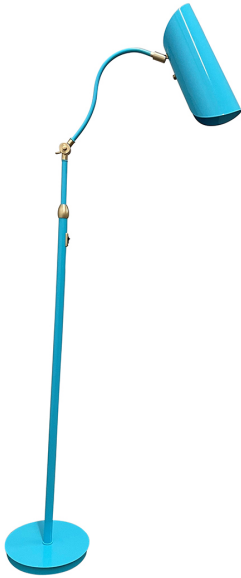

LOGAN FLOOR LAMPS

Logan Azure/Satin Brass Floor Lamps with rolled shade

- **SKU:** L300-AZSB
- **Finish Shown:** Azure/Satin Brass
- Other finishes available. Please call 800-428-5367 for assistance.
- **Dimensions:** 48"-64"H x 10.5"W x 18"-24"D
- **Base/Backplate:** 10.5" diameter
- **Switch:** On Column
- **Shade Size:** (3.5" X 5") (5.5"X 6") X 12"
- **Shade Material:** Metal
- **Base Material:** Metal
- **Voltage:** 120
- **Number of Bulbs:** 1
- **Bulb:** 100W Type A
- **Type of Bulbs:** LED
- **Bulb Included:** No

[Read More](#)

SKU: L300-AZSB

Price: $546.00