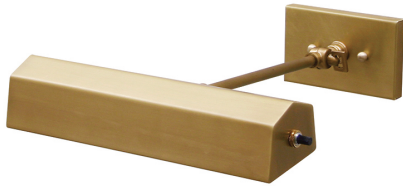

[Read More](#)

SKU: LLED30-AB

Price: \$350.00

LIBRARY WALL SWING ARM LAMP

Decorative Wall Swing Lamp Oil Rubbed Bronze

- **SKU:** LL660-OB
- **Finish Shown:** Oil Rubbed Bronze
- Other finishes available. Please call 800-428-5367 for assistance.
- **Dimensions:** 13"H x 10"W x 11.5"D
- **Base/Backplate:** 3.5"x 1.75"
- **Switch:** On Socket
- **Shade Model:** 40287
- **Shade Size:** 5" x 10" x 6.75"
- **Shade Material:** Off-White Linen Softback
- **Base Material:** Metal
- **Voltage:** 120
- **Number of Bulbs:** 1
- **Bulb:** 60W medium base
- **Type of Bulbs:** LED
- **Bulb Included:** No

[Read More](#)

SKU: LL660-OB

Price: \$258.00

LIBRARY WALL SWING ARM LAMP

Decorative Wall Swing Lamp Antique Brass

- **SKU:** LL660-AB
- **Finish Shown:** Antique Brass
- Other finishes available. Please call 800-428-5367 for assistance.
- **Dimensions:** 13"H x 10"W x 11.5"D
- **Base/Backplate:** 3.5"x 1.75"
- **Switch:** On Socket
- **Shade Model:** 40287
- **Shade Size:** 5" x 10" x 6.75"
- **Shade Material:** Off-White Linen Softback
- **Base Material:** Metal
- **Voltage:** 120
- **Number of Bulbs:** 1

- **Bulb:** 60W medium base
- **Type of Bulbs:** LED
- **Bulb Included:** No

[Read More](#)

SKU: LL660-AB

Price: \$258.00

DIRECT WIRE LIBRARY LAMP

Direct Wire 10" Weathered Brass Library Lamp

- **SKU:** DL10-WB
- **Finish Shown:** Weathered Brass
- Other finishes available. Please call 800-428-5367 for assistance.
- **Dimensions:** 4.5"H x 10"W x 11.5"D
- **Base/Backplate:** 2.75"x 4.5"
- **Shade Size:** 10"
- **Shade Material:** Metal
- **Base Material:** Metal
- **Voltage:** 120
- **Number of Bulbs:** 1
- **Bulb:** 60W-T10 medium base
- **Type of Bulbs:** Incandescent
- **Bulb Included:** No