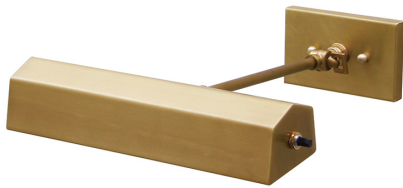

[Read More](#)

SKU: LLED30-AB

Price: \$350.00

LIBRARY WALL SWING ARM LAMP

Decorative Wall Swing Lamp Oil Rubbed Bronze

- **SKU:** LL660-OB
- **Finish Shown:** Oil Rubbed Bronze
- Other finishes available. Please call 800-428-5367 for assistance.
- **Dimensions:** 13"H x 10"W x 11.5"D
- **Base/Backplate:** 3.5"x 1.75"
- **Switch:** On Socket
- **Shade Model:** 40287
- **Shade Size:** 5" x 10" x 6.75"
- **Shade Material:** Off-White Linen Softback
- **Base Material:** Metal
- **Voltage:** 120
- **Number of Bulbs:** 1
- **Bulb:** 60W medium base
- **Type of Bulbs:** LED
- **Bulb Included:** No

[Read More](#)

SKU: LL660-OB

Price: \$258.00

LIBRARY WALL SWING ARM LAMP

Decorative Wall Swing Lamp Antique Brass

- **SKU:** LL660-AB
- **Finish Shown:** Antique Brass
- Other finishes available. Please call 800-428-5367 for assistance.
- **Dimensions:** 13"H x 10"W x 11.5"D
- **Base/Backplate:** 3.5"x 1.75"
- **Switch:** On Socket
- **Shade Model:** 40287
- **Shade Size:** 5" x 10" x 6.75"
- **Shade Material:** Off-White Linen Softback
- **Base Material:** Metal
- **Voltage:** 120
- **Number of Bulbs:** 1

- **Bulb:** 60W medium base
- **Type of Bulbs:** LED
- **Bulb Included:** No

[Read More](#)

SKU: LL660-AB

Price: \$258.00

DIRECT WIRE LIBRARY LAMP

Direct Wire 10" Weathered Brass Library Lamp

- **SKU:** DL10-WB
- **Finish Shown:** Weathered Brass
- Other finishes available. Please call 800-428-5367 for assistance.
- **Dimensions:** 4.5"H x 10"W x 11.5"D
- **Base/Backplate:** 2.75"x 4.5"
- **Shade Size:** 10"
- **Shade Material:** Metal
- **Base Material:** Metal
- **Voltage:** 120
- **Number of Bulbs:** 1
- **Bulb:** 60W-T10 medium base
- **Type of Bulbs:** Incandescent
- **Bulb Included:** No