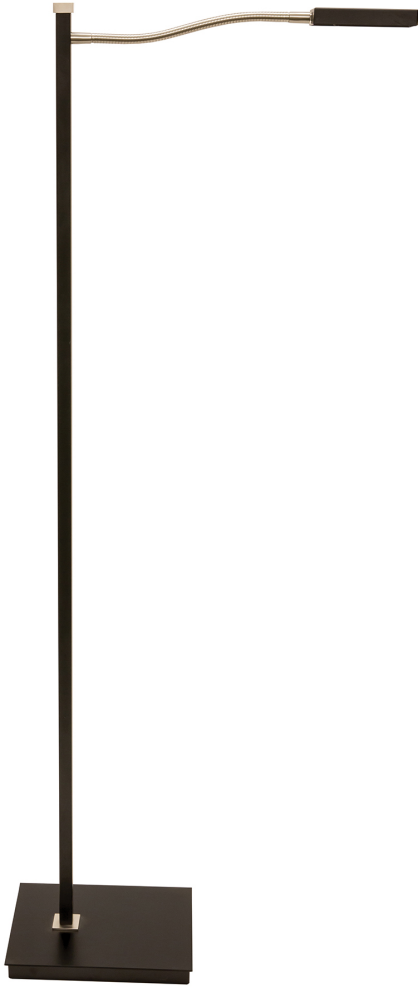

LEWIS TABLE LAMP

17.5" Lewis LED Gooseneck Table Lamps in Black with Satin Nickel

- **SKU:** LEW850-BLK
- **Finish Shown:** Black
- Other finishes available. Please call 800-428-5367 for assistance.
- **Dimensions:** 17.5"H x 6"W x 19"D
- **Base/Backplate:** 6" x 7.25"
- **Switch:** On Shade
- **Shade Size:** 2.5" x 5"
- **Shade Material:** Metal
- **Base Material:** Metal
- **Voltage:** 120
- **Bulb:** Integrated LED-2900K, 96 CRI, 6.8W, 800 Lu
- **Type of Bulbs:** LED
- **Bulb Included:** Yes

[Read More](#)

SKU: LEW850-BLK

Price: \$432.00

LEWIS FLOOR LAMP

52" Lewis LED Gooseneck Floor Lamps in Black with Satin Nickel

- **SKU:** LEW800-BLK
- **Finish Shown:** Black
- Other finishes available. Please call 800-428-5367 for assistance.
- **Dimensions:** 52"H x 8.5"W x 19"D
- **Base/Backplate:** 8.5" x 10.5"
- **Switch:** On Shade
- **Shade Size:** 2.5" x 5"
- **Shade Material:** Metal
- **Base Material:** Metal
- **Voltage:** 120
- **Bulb:** Integrated LED-2900K, 96 CRI, 6.8W, 800 Lu
- **Type of Bulbs:** LED
- **Bulb Included:** Yes

[Read More](#)

SKU: LEW800-BLK

Price: \$596.00

LEWIS WALL SWING LAMP

Lewis LED Gooseneck Wall Swings in Black with Satin Nickel. Plug in Only.

- **SKU:** LEW875-BLK
- **Finish Shown:** Black
- Other finishes available. Please call 800-428-5367 for assistance.
- **Dimensions:** 5"H x 5"W x 19"D
- **Base/Backplate:** 5" x 5"
- **Switch:** On Shade
- **Shade Size:** 2.5" x 5"
- **Shade Material:** Metal
- **Base Material:** Metal
- **Voltage:** 120
- **Bulb:** Integrated LED-2900K, 96 CRI, 6.8W, 800 Lu
- **Type of Bulbs:** LED
- **Bulb Included:** Yes

[Read More](#)

SKU: LEW875-BLK

Price: \$408.00

INDEX

L

- Lewis Floor Lamp 1
- Lewis Table Lamp 1
- Lewis Wall Swing Lamp 2