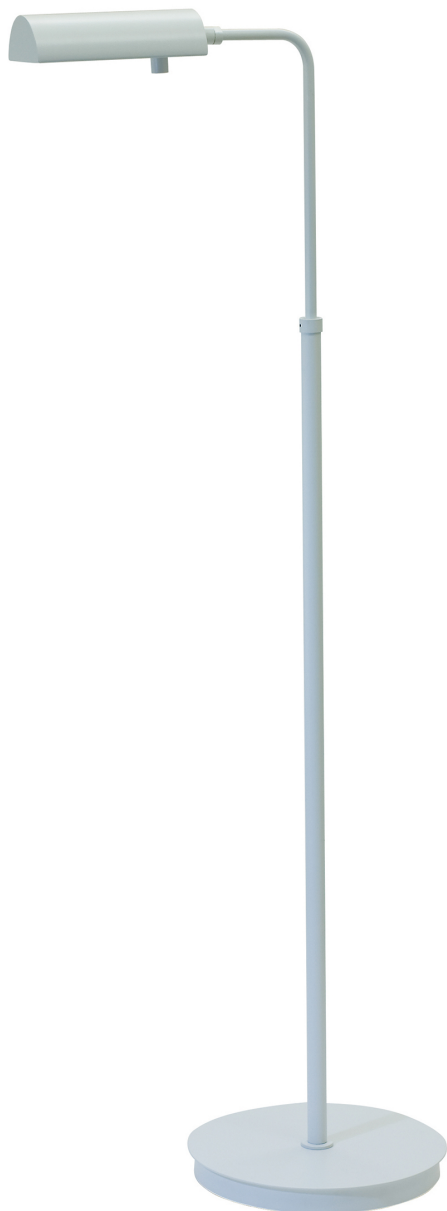

[Read More](#)

SKU: G200-GT

Price: \$468.00

GENERATION ADJUSTABLE FLOOR LAMP

Generation Collection Adjustable Floor Lamps
Chestnut Bronze

- **SKU:** G200-CHB
- **Finish Shown:** Chestnut Bronze
- Other finishes available. Please call 800-428-5367 for assistance.
- **Dimensions:** 47"- 60"H x 13"W x 8.75"D
- **Base/Backplate:** 10"
- **Switch:** Full range dimmer switch on socket cup
- **Shade Model:** 40469
- **Shade Size:** 11" x 13" x 9"
- **Shade Material:** Off-White Linen Hardback
- **Base Material:** Metal
- **Voltage:** 120
- **Number of Bulbs:** 1
- **Bulb:** 150W Type A medium base
- **Type of Bulbs:** LED
- **Bulb Included:** No

[Read More](#)

SKU: G200-CHB

Price: \$468.00

GENERATION ADJUSTABLE HALOGEN PHARMACY FLOOR LAMP

Generation Collection Floor Lamps Chestnut
Bronze

- **SKU:** G100-CHB
- **Finish Shown:** Chestnut Bronze
- Other finishes available. Please call 800-428-5367 for assistance.
- **Dimensions:** 32.5"- 45"H x 10"W x 11.5"D
- **Base/Backplate:** 10"
- **Switch:** Full range dimmer switch on shade
- **Shade Size:** 6.5" x 3.25"
- **Shade Material:** Metal
- **Base Material:** Metal
- **Voltage:** 120
- **Number of Bulbs:** 1
- **Bulb:** 50W GU10
- **Type of Bulbs:** Halogen
- **Bulb Included:** Yes

[Read More](#)

SKU: G100-CHB

Price: \$398.00

GENERATION ADJUSTABLE HALOGEN PHARMACY FLOOR LAMP

Generation Collection Floor Lamps in White

- **SKU:** G100-WT
- **Finish Shown:** White
- Other finishes available. Please call 800-428-5367 for assistance.
- **Dimensions:** 32.5"- 45"H x 10"W x 11.5"D
- **Base/Backplate:** 10"
- **Switch:** Full range dimmer switch on shade
- **Shade Size:** 6.5" x 3.25"
- **Shade Material:** Metal
- **Base Material:** Metal
- **Voltage:** 120
- **Number of Bulbs:** 1
- **Bulb:** 50W GU10
- **Type of Bulbs:** Halogen
- **Bulb Included:** Yes