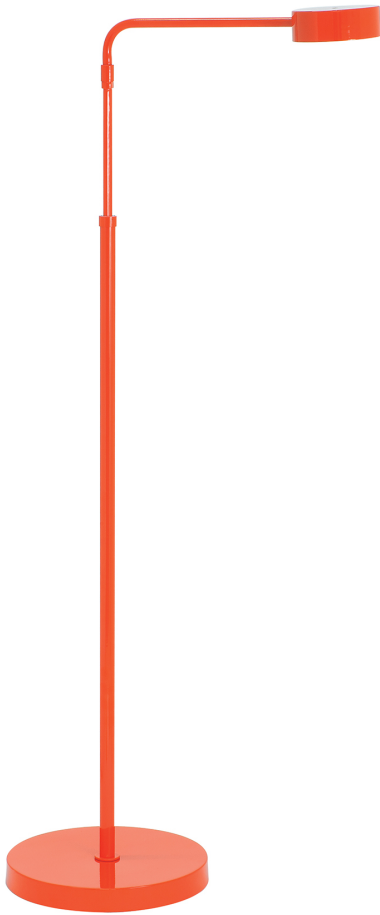

[Read More](#)

SKU: G400-PG

Price: \$520.00

GENERATION ADJUSTABLE LED FLOOR LAMP

Generation adjustable LED floor lamp in Black

- **SKU:** G400-BLK
- **Finish Shown:** Black
- Other finishes available. Please call 800-428-5367 for assistance.
- **Dimensions:** 37" - 48"H x 20.5"W x 15.5"D
- **Base/Backplate:** 10"
- **Switch:** Touch dimmer switch on shade
- **Shade Size:** 4" x 1 3/8"
- **Shade Material:** Metal
- **Base Material:** metal
- **Voltage:** 24
- **Number of Bulbs:** 1
- **Bulb:** LED-3000K, 80 CRI, 6 Watt, 500 Lumens
- **Type of Bulbs:** LED
- **Bulb Included:** Yes

[Read More](#)

SKU: G400-BLK

Price: \$520.00

GENERATION ADJUSTABLE LED FLOOR LAMP

Generation Adjustable LED Floor Lamps in
Architectural Bronze

- **SKU:** G400-ABZ
- **Finish Shown:** Architectural Bronze
- Other finishes available. Please call 800-428-5367 for assistance.
- **Dimensions:** 37" - 46.5"H x 20.5"W x 20.5"D
- **Base/Backplate:** 10"
- **Switch:** Touch dimmer switch on shade
- **Shade Size:** 4" x 1 3/8"
- **Shade Material:** Metal
- **Base Material:** Metal
- **Voltage:** 24
- **Number of Bulbs:** 1
- **Bulb:** LED-6W, 3000K, 80CRI, 500 Lumens
- **Type of Bulbs:** LED
- **Bulb Included:** Yes

[Read More](#)

SKU: G400-ABZ

Price: \$520.00

GENERATION ADJUSTABLE LED FLOOR LAMP

Generation Adjustable LED Floor Lamps in Bittersweet

- **SKU:** G400-BS
- **Finish Shown:** Bittersweet
- Other finishes available. Please call 800-428-5367 for assistance.
- **Dimensions:** 37" - 46.5"H x 20.5"W x 20.5"D
- **Base/Backplate:** 10"
- **Switch:** Touch dimmer switch on shade
- **Shade Size:** 4" x 1 3/8"
- **Shade Material:** Metal
- **Base Material:** Metal
- **Voltage:** 24
- **Number of Bulbs:** 1
- **Bulb:** LED-6W, 3000K, 80CRI, 500 Lumens
- **Type of Bulbs:** LED
- **Bulb Included:** Yes