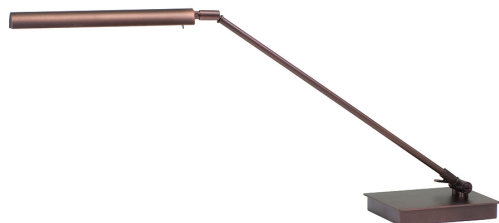

Price: $398.00

GENERATION ADJUSTABLE LED DESK/PIANO AND DESK LAMP

Generation Collection LED Desk/Piano and Desk Lamps Chestnut Bronze

- **SKU:** G350-CHB
- **Finish Shown:** Chestnut Bronze
- Other finishes available. Please call 800-428-5367 for assistance.
- **Dimensions:** 11"- 22"H x 11.25"W x 30.5"D
- **Base/Backplate:** 6"x 7.25"
- **Switch:** On Shade
- **Shade Size:** 11.25"
- **Shade Material:** Metal
- **Base Material:** Metal
- **Voltage:** 100-240
- **Number of Bulbs:** 1
- **Bulb:** LED-5W, 3500K, 85CRI, 320 Lumens
- **Type of Bulbs:** LED
- **Bulb Included:** Yes

[Read More](#)

SKU: G350-CHB

Price: $398.00