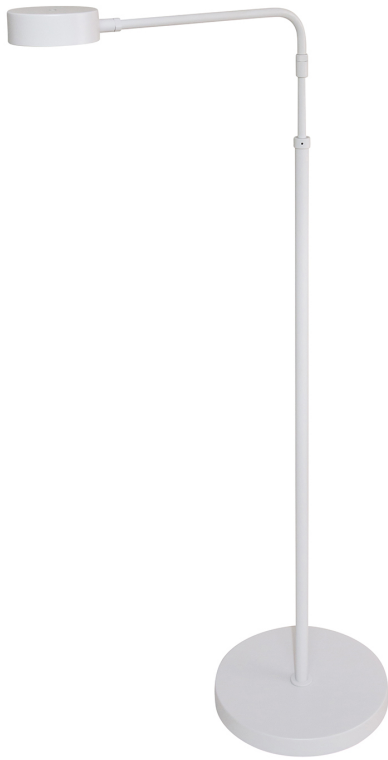

[Read More](#)

SKU: G450-ABZ

Price: \$398.00

GENERATION ADJUSTABLE LED DESK LAMP

Generation adjustable LED table lamp in black

- **SKU:** G450-BLK
- **Finish Shown:** Black
- Other finishes available. Please call 800-428-5367 for assistance.
- **Dimensions:** 11" - 16.5"H x 9"W x 22"D
- **Base/Backplate:** 7"
- **Switch:** Touch dimmer switch on shade
- **Shade Size:** 4" x 1 3/8"
- **Shade Material:** Metal
- **Base Material:** metal
- **Voltage:** 24
- **Number of Bulbs:** 1
- **Bulb:** LED-3000K, 80 CRI, 6 Watt, 500 Lumens
- **Type of Bulbs:** LED
- **Bulb Included:** Yes

[Read More](#)

SKU: G450-BLK

Price: \$398.00

GENERATION ADJUSTABLE LED FLOOR LAMP

Generation Adjustable LED Floor Lamps in Navy Blue

- **SKU:** G400-NB
- **Finish Shown:** Navy Blue
- Other finishes available. Please call 800-428-5367 for assistance.
- **Dimensions:** 37" - 46.5"H x 20.5"W x 20.5"D
- **Base/Backplate:** 10"
- **Switch:** Touch dimmer switch on shade
- **Shade Size:** 4" x 1 3/8"
- **Shade Material:** Metal
- **Base Material:** Metal
- **Voltage:** 24
- **Number of Bulbs:** 1
- **Bulb:** LED-6W, 3000K, 80CRI, 500 Lumens
- **Type of Bulbs:** LED
- **Bulb Included:** Yes

[Read More](#)

SKU: G400-NB

Price: \$520.00

GENERATION ADJUSTABLE LED FLOOR LAMP

Generation adjustable LED floor lamp in white

- **SKU:** G400-WT
- **Finish Shown:** White
- Other finishes available. Please call 800-428-5367 for assistance.
- **Dimensions:** 37" - 48"H x 20.5"W x 15.5"D
- **Base/Backplate:** 10"
- **Switch:** Touch dimmer switch on shade
- **Shade Size:** 4" x 1 3/8"
- **Shade Material:** Metal
- **Base Material:** metal
- **Voltage:** 24
- **Number of Bulbs:** 1
- **Bulb:** LED-3000K, 80 CRI, 6 Watt, 500 Lumens
- **Type of Bulbs:** LED
- **Bulb Included:** Yes