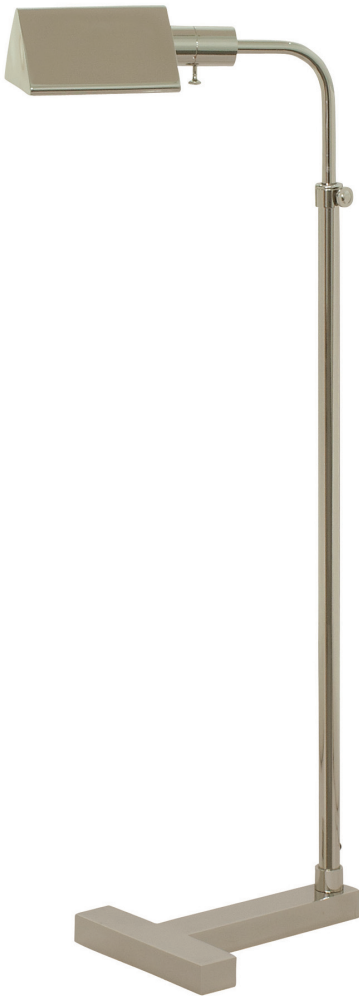

HOUSE OF TROY

FAIRFAX ADJUSTABLE PHARMACY FLOOR LAMPS

Fairfax Adjustable Pharmacy Lamp in Polished Nickel

- **SKU:** F100-PN
- **Finish Shown:** Polished Nickel
- Other finishes available. Please call 800-428-5367 for assistance.
- **Dimensions:** 36" to 53"H x 9"W x 13.5"D
- **Base/Backplate:** 9" x 12"
- **Switch:** On Socket
- **Shade Size:** 6.5" x 3"
- **Shade Material:** Metal
- **Base Material:** Metal
- **Voltage:** 120
- **Number of Bulbs:** 1
- **Bulb:** 75W medium base
- **Type of Bulbs:** LED
- **Bulb Included:** No

[Read More](#)

SKU: F100-PN

Price: \$434.00

FAIRFAX ADJUSTABLE PHARMACY FLOOR LAMPS

Fairfax Adjustable Pharmacy Lamp in Oil Rubbed Bronze

- **SKU:** F100-OB
- **Finish Shown:** Oil Rubbed Bronze
- Other finishes available. Please call 800-428-5367 for assistance.
- **Dimensions:** 36" to 53"H x 9"W x 13.5"D
- **Base/Backplate:** 9" x 12"
- **Switch:** On Socket
- **Shade Size:** 6.5" x 3"
- **Shade Material:** Metal
- **Base Material:** Metal
- **Voltage:** 120
- **Number of Bulbs:** 1
- **Bulb:** 75W medium base
- **Type of Bulbs:** LED
- **Bulb Included:** No

[Read More](#)

SKU: F100-OB

Price: \$434.00

FAIRFAX ADJUSTABLE PHARMACY FLOOR LAMPS

Fairfax Adjustable Pharmacy Lamp in Antique Brass

- **SKU:** F100-AB
- **Finish Shown:** Antique Brass
- Other finishes available. Please call 800-428-5367 for assistance.
- **Dimensions:** 36" to 53"H x 9"W x 13.5"D
- **Base/Backplate:** 9" x 12"
- **Switch:** On Socket
- **Shade Size:** 6.5" x 3"
- **Shade Material:** Metal
- **Base Material:** Metal
- **Voltage:** 120
- **Number of Bulbs:** 1
- **Bulb:** 75W medium base
- **Type of Bulbs:** LED
- **Bulb Included:** No

[Read More](#)

SKU: F100-AB

Price: \$434.00

INDEX

F

Fairfax Adjustable Pharmacy Floor Lamps 1, 2