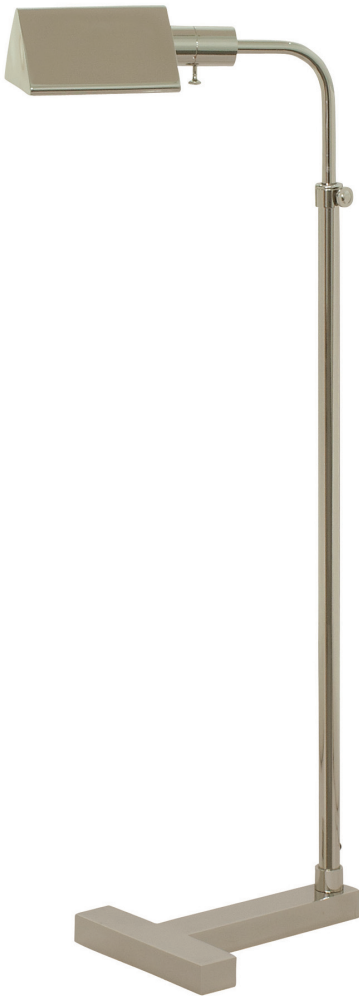

HOUSE OF TROY

FAIRFAX ADJUSTABLE PHARMACY FLOOR LAMPS

Fairfax Adjustable Pharmacy Lamp in Polished Nickel

- **SKU:** F100-PN
- **Finish Shown:** Polished Nickel
- Other finishes available. Please call 800-428-5367 for assistance.
- **Dimensions:** 36" to 53"H x 9"W x 13.5"D
- **Base/Backplate:** 9" x 12"
- **Switch:** On Socket
- **Shade Size:** 6.5" x 3"
- **Shade Material:** Metal
- **Base Material:** Metal
- **Voltage:** 120
- **Number of Bulbs:** 1
- **Bulb:** 75W medium base
- **Type of Bulbs:** LED
- **Bulb Included:** No

[Read More](#)

SKU: F100-PN

Price: \$217.00

FAIRFAX ADJUSTABLE PHARMACY FLOOR LAMPS

Fairfax Adjustable Pharmacy Lamp in Oil Rubbed Bronze

- **SKU:** F100-OB
- **Finish Shown:** Oil Rubbed Bronze
- Other finishes available. Please call 800-428-5367 for assistance.
- **Dimensions:** 36" to 53"H x 9"W x 13.5"D
- **Base/Backplate:** 9" x 12"
- **Switch:** On Socket
- **Shade Size:** 6.5" x 3"
- **Shade Material:** Metal
- **Base Material:** Metal
- **Voltage:** 120
- **Number of Bulbs:** 1
- **Bulb:** 75W medium base
- **Type of Bulbs:** LED
- **Bulb Included:** No

[Read More](#)

SKU: F100-OB

Price: \$434.00

FAIRFAX ADJUSTABLE PHARMACY FLOOR LAMPS

Fairfax Adjustable Pharmacy Lamp in Antique Brass

- **SKU:** F100-AB
- **Finish Shown:** Antique Brass
- Other finishes available. Please call 800-428-5367 for assistance.
- **Dimensions:** 36" to 53"H x 9"W x 13.5"D
- **Base/Backplate:** 9" x 12"
- **Switch:** On Socket
- **Shade Size:** 6.5" x 3"
- **Shade Material:** Metal
- **Base Material:** Metal
- **Voltage:** 120
- **Number of Bulbs:** 1
- **Bulb:** 75W medium base
- **Type of Bulbs:** LED
- **Bulb Included:** No

[Read More](#)

SKU: F100-AB

Price: \$434.00

INDEX

F

Fairfax Adjustable Pharmacy Floor Lamps 1, 2