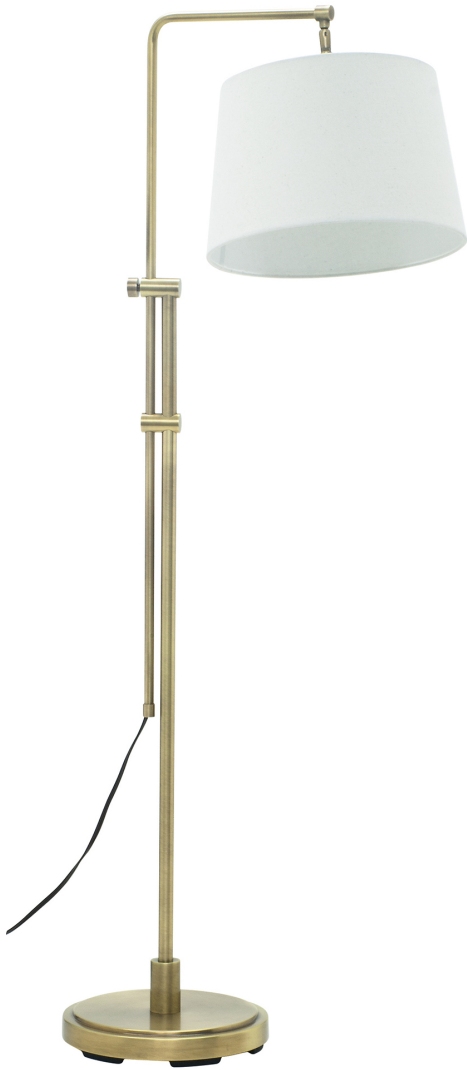

CROWN POINT ADJUSTABLE DOWNBRIDGE FLOOR LAMPS

Crown Point Adjustable Black Floor Bridge Lamp

- **SKU:** CR700-BLK
- **Finish Shown:** Black
- **Dimensions:** 38-63H x 18"W x 12"D
- **Base/Backplate:** 10" round diameter
- **Switch:** On Socket
- **Shade Model:** 40411BLK
- **Shade Size:** 10"x 12" x 8"
- **Shade Material:** White linen hardback shade
- **Base Material:** Metal
- **Voltage:** 120
- **Number of Bulbs:** 1
- **Bulb:** 100W 3-way medium base
- **Type of Bulbs:** LED
- **Bulb Included:** No

[Read More](#)

SKU: CR700-BLK

Price: \$238.00

CROWN POINT ADJUSTABLE DOWNBRIDGE FLOOR LAMPS

Crown Point Oil Rubbed Bronze Floor Bridge Lamp

- **SKU:** CR700-OB
- **Finish Shown:** Oil Rubbed Bronze
- **Dimensions:** 38-53H x 24"W x 13"D
- **Base/Backplate:** 10" round diameter
- **Switch:** On Socket
- **Shade Model:** 40411
- **Shade Size:** 10" x 12" x 8"
- **Shade Material:** Off-White Linen Hardback
- **Base Material:** Metal
- **Voltage:** 120
- **Number of Bulbs:** 1
- **Bulb:** 100W 3-way medium base
- **Type of Bulbs:** LED
- **Bulb Included:** No

[Read More](#)

SKU: CR725-OB

Price: \$362.00

CROWN POINT ADJUSTABLE DOWNBRIDGE FLOOR LAMPS

Crown Point Antique Brass Floor Bridge Lamp

- **SKU:** CR700-AB
- **Finish Shown:** Antique Brass
- **Dimensions:** 38-53H x 24"W x 13"D
- **Base/Backplate:** 10" round diameter
- **Switch:** On Socket
- **Shade Model:** 40411
- **Shade Size:** 10" x 12" x 8"
- **Shade Material:** Off-White Linen Hardback
- **Base Material:** Metal
- **Voltage:** 120
- **Number of Bulbs:** 1
- **Bulb:** 100W 3-way medium base
- **Type of Bulbs:** LED
- **Bulb Included:** No