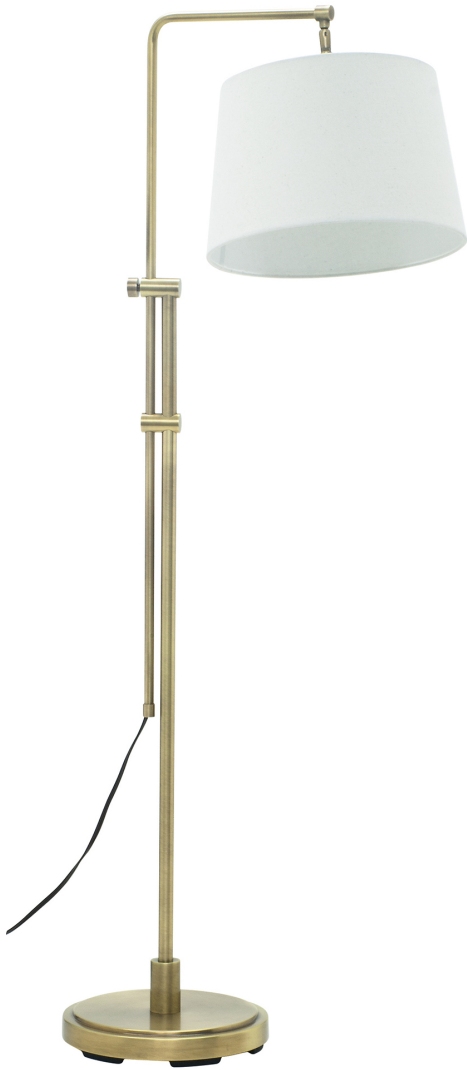

[Read More](#)

SKU: CR700-BLK

Price: \$238.00

CROWN POINT ADJUSTABLE DOWNBRIDGE FLOOR LAMPS

Crown Point Oil Rubbed Bronze Floor Bridge Lamp

- **SKU:** CR700-OB
- **Finish Shown:** Oil Rubbed Bronze
- Other finishes available. Please call 800-428-5367 for assistance.
- **Dimensions:** 38-53H x 24"W x 13"D
- **Base/Backplate:** 10" round diameter
- **Switch:** On Socket
- **Shade Model:** 40411
- **Shade Size:** 10" x 12" x 8"
- **Shade Material:** Off-White Linen Hardback
- **Base Material:** Metal
- **Voltage:** 120
- **Number of Bulbs:** 1
- **Bulb:** 100W 3-way medium base
- **Type of Bulbs:** LED
- **Bulb Included:** No

[Read More](#)

SKU: CR700-OB

Price: \$476.00

CROWN POINT ADJUSTABLE DOWNBRIDGE WALL SWINGS

Crown Point Oil Rubbed Bronze Wall Bridge Lamp.
Plug in Only.

- **SKU:** CR725-OB
- **Finish Shown:** Oil Rubbed Bronze
- Other finishes available. Please call 800-428-5367 for assistance.
- **Dimensions:** Aug-18H x 20"W x 13"D
- **Base/Backplate:** 4.5 x 6.5
- **Switch:** On Socket
- **Shade Model:** 40411
- **Shade Size:** 10" x 12" x 8"
- **Shade Material:** Off-White Linen Hardback
- **Base Material:** Metal
- **Voltage:** 120
- **Number of Bulbs:** 1
- **Bulb:** 100W 3-way medium base
- **Type of Bulbs:** LED
- **Bulb Included:** No

[Read More](#)

SKU: CR725-OB

Price: \$181.00

CROWN POINT ADJUSTABLE DOWNBRIDGE FLOOR LAMPS

Crown Point Antique Brass Floor Bridge Lamp

- **SKU:** CR700-AB
- **Finish Shown:** Antique Brass
- Other finishes available. Please call 800-428-5367 for assistance.
- **Dimensions:** 38-53H x 24"W x 13"D
- **Base/Backplate:** 10" round diameter
- **Switch:** On Socket
- **Shade Model:** 40411
- **Shade Size:** 10" x 12" x 8"
- **Shade Material:** Off-White Linen Hardback
- **Base Material:** Metal
- **Voltage:** 120
- **Number of Bulbs:** 1
- **Bulb:** 100W 3-way medium base
- **Type of Bulbs:** LED
- **Bulb Included:** No