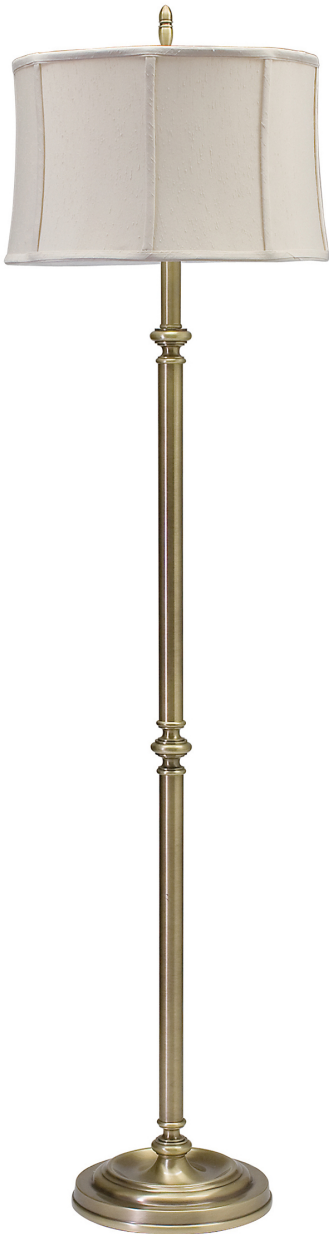

COACH FLOOR LAMPS

Coach 61" Antique Brass Floor Lamps

- **SKU:** CH800-AB
- **Finish Shown:** Antique Brass
- Other finishes available. Please call 800-428-5367 for assistance.
- **Dimensions:** 61"H x 16"W x 16"D
- **Base/Backplate:** 10"
- **Switch:** On Socket
- **Shade Model:** 40510
- **Shade Size:** 15" x 16" x 10"
- **Shade Material:** Off-White Linen Softback
- **Base Material:** Metal
- **Voltage:** 120
- **Number of Bulbs:** 1
- **Bulb:** 150W 3-way medium base
- **Type of Bulbs:** LED
- **Bulb Included:** No

[Read More](#)

SKU: CH800-AB

Price: $181.00