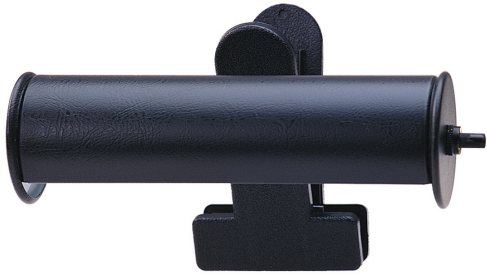

- **Type of Bulbs:** Incandescent
- **Bulb Included:** No

[Read More](#)

SKU: AP10-21-71

Price: \$218.00

ADVENT GEMINI LED PICTURE LIGHT

Advent Gemini LED Antique Brass Picture Light

- **SKU:** AGLED-71
- **Finish Shown:** Antique Brass
- Other finishes available. Please call 800-428-5367 for assistance.
- **Dimensions:** 19"H x 3"W x 19"D
- **Switch:** In-line switch on cord 3' from plug
- **Shade Size:** 3"
- **Shade Material:** Metal
- **Base Material:** Metal
- **Voltage:** 12
- **Number of Bulbs:** 1
- **Bulb:** MR16 LED-4W, 3000K, 70CRI, 220 Lumens
- **Type of Bulbs:** LED
- **Bulb Included:** Yes

[Read More](#)

SKU: AGLED-71

Price: \$72.00

ADVENT CLIP-ON LIGHT

Advent 7" Black Clip-On Light

- **SKU:** ACL7-7
- **Finish Shown:** Black
- Other finishes available. Please call 800-428-5367 for assistance.
- **Dimensions:** 2.25"H x 7"W x 5.25"D
- **Switch:** On Shade
- **Shade Size:** 7"
- **Shade Material:** Metal
- **Base Material:** Metal
- **Voltage:** 120
- **Number of Bulbs:** 1
- **Bulb:** 25W-T10 medium base
- **Type of Bulbs:** Incandescent
- **Bulb Included:** Yes