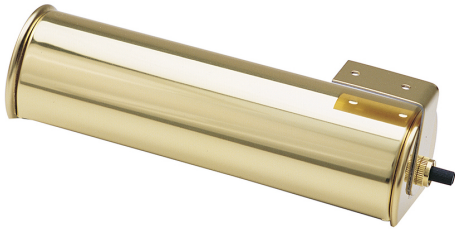

[Read More](#)

SKU: ABLED14-61

Price: \$98.00

BATTERY OPERATED ADVENT LED PICTURE LIGHT

Advent 7" Antique Brass Battery Operated LED Picture Light

- **SKU:** ABLED7-71
- **Finish Shown:** Antique Brass
- Other finishes available. Please call 800-428-5367 for assistance.
- **Dimensions:** 3.5"H x 7"W x 7" - 9"D
- **Switch:** On Shade
- **Shade Size:** 7"
- **Shade Material:** Metal
- **Base Material:** Metal
- **Voltage:** 6
- **Number of Bulbs:** 1
- **Bulb:** LED-1W, 3000K, 80CRI, 35 Lumens
- **Type of Bulbs:** LED
- **Bulb Included:** Yes

[Read More](#)

SKU: ABLED7-71

Price: \$72.00

BATTERY OPERATED ADVENT LED PICTURE LIGHT

Advent 14" Antique Brass Battery Operated LED Picture Light

- **SKU:** ABLED14-71
- **Finish Shown:** Antique Brass
- Other finishes available. Please call 800-428-5367 for assistance.
- **Dimensions:** 3.5"H x 14"W x 7" - 9"D
- **Switch:** On Shade
- **Shade Size:** 14"
- **Shade Material:** Metal
- **Base Material:** Metal
- **Voltage:** 6
- **Number of Bulbs:** 1
- **Bulb:** LED-2W, 3000K, 80CRI, 80 Lumens
- **Type of Bulbs:** LED
- **Bulb Included:** Yes

[Read More](#)

SKU: ABLED14-71

Price: \$98.00

ADVENT CABINET CURIO LIGHT

Advent 7" Polished Brass Cabinet Light

- **SKU:** AC7-61
- **Finish Shown:** Polished Brass
- Other finishes available. Please call 800-428-5367 for assistance.
- **Dimensions:** 2.25"H x 7"W x 2.25"D
- **Switch:** On Shade
- **Shade Size:** 7"
- **Shade Material:** Metal
- **Base Material:** Metal
- **Voltage:** 120
- **Number of Bulbs:** 1
- **Bulb:** 25W-T10 medium base
- **Type of Bulbs:** Incandescent
- **Bulb Included:** Yes