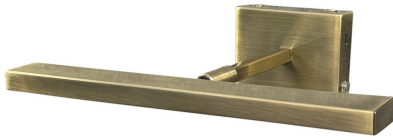

[Read More](#)

SKU: RALED24-AB

Price: \$250.00

RECHARGEABLE ADVENT LED PICTURE LIGHTS

Rechargeable Advent 12" LED Black Picture Lights. Comes with a **remote control**.

- **SKU:** RALED12-BLK
- **Finish Shown:** Black
- Other finishes available. Please call 800-428-5367 for assistance.
- **Dimensions:** 3"H x 12"W x 8.5"D
- **Base/Backplate:** 3" X 4" X 1"
- **Switch:** on backplate
- **Shade Size:** 12"
- **Shade Material:** Metal
- **Base Material:** Metal
- **Number of Bulbs:** 1
- **Bulb:** 2700K 90 CRI 3WLED 300 lumens
- **Type of Bulbs:** LED
- **Bulb Included:** Yes

[Read More](#)

SKU: RALED12-BLK

Price: \$198.00

RECHARGEABLE ADVENT LED PICTURE LIGHTS

Rechargeable Advent 12" LED Antique Brass Picture Lights. Comes with a **remote control**.

- **SKU:** RALED12-AB
- **Finish Shown:** Antique Brass
- Other finishes available. Please call 800-428-5367 for assistance.
- **Dimensions:** 3"H x 12"W x 8.5"D
- **Base/Backplate:** 3" X 4" X 1"
- **Switch:** on backplate
- **Shade Size:** 12"
- **Shade Material:** Metal
- **Base Material:** Metal
- **Number of Bulbs:** 1
- **Bulb:** 2700K 90 CRI 3WLED 300 lumens
- **Type of Bulbs:** LED
- **Bulb Included:** Yes