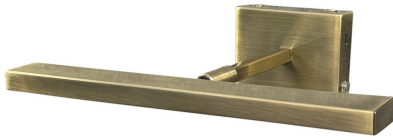

RECHARGEABLE ADVENT LED PICTURE LIGHTS

Rechargeable Advent 12" LED Antique Brass Picture Lights. Comes with a **remote control**.

- **SKU:** RALED12-AB
- **Finish Shown:** Antique Brass
- Other finishes available. Please call 800-428-5367 for assistance.
- **Dimensions:** 3"H x 12"W x 8.5"D
- **Base/Backplate:** 3" X 4" X 1"
- **Switch:** on backplate
- **Shade Size:** 12"
- **Shade Material:** Metal
- **Base Material:** Metal
- **Number of Bulbs:** 1
- **Bulb:** 2700K 90 CRI 3WLED 300 lumens
- **Type of Bulbs:** LED
- **Bulb Included:** Yes

[Read More](#)

SKU: RALED12-AB

Price: $198.00