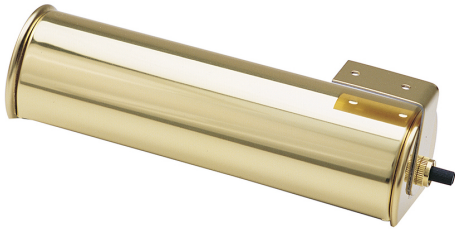

## BATTERY OPERATED ADVENT LED PICTURE LIGHT

Advent 14" Antique Brass Battery Operated LED Picture Light

- **SKU:** ABLED14-71
- **Finish Shown:** Antique Brass
- Other finishes available. Please call 800-428-5367 for assistance.
- **Dimensions:** 3.5"H x 14"W x 7" - 9"D
- **Switch:** On Shade
- **Shade Size:** 14"
- **Shade Material:** Metal
- **Base Material:** Metal
- **Voltage:** 6
- **Number of Bulbs:** 1
- **Bulb:** LED-2W, 3000K, 80CRI, 80 Lumens
- **Type of Bulbs:** LED
- **Bulb Included:** Yes

[Read More](#)

**SKU:** ABLED14-71

**Price:** \$98.00