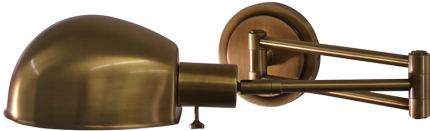

## ADDISON PHARMACY WALL SWINGS

Addison Oil Rubbed Bronze Pharmacy Wall Swing Arm Lamp

- **SKU:** AD425-OB
- **Finish Shown:** Oil Rubbed Bronze
- Other finishes available. Please call 800-428-5367 for assistance.
- **Dimensions:** 6.5"H x 5"W x 28.5"D
- **Base/Backplate:** 5"
- **Switch:** On Socket
- **Shade Size:** 5" x 8"
- **Shade Material:** Metal
- **Base Material:** Metal
- **Voltage:** 120
- **Number of Bulbs:** 1
- **Bulb:** 75W medium base

- **Type of Bulbs:** LED
- **Bulb Included:** No

[Read More](#)

**SKU:** AD425-OB

**Price:** \$286.00