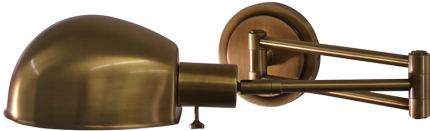

## ADDISON PHARMACY WALL SWINGS

Addison Oil Rubbed Bronze Pharmacy Wall Swing Arm Lamp

- **SKU:** AD425-OB
- **Finish Shown:** Oil Rubbed Bronze
- Other finishes available. Please call 800-428-5367 for assistance.
- **Dimensions:** 6.5"H x 5"W x 28.5"D
- **Base/Backplate:** 5"
- **Switch:** On Socket
- **Shade Size:** 5" x 8"
- **Shade Material:** Metal
- **Base Material:** Metal
- **Voltage:** 120
- **Number of Bulbs:** 1
- **Bulb:** 75W medium base

- **Type of Bulbs:** LED
- **Bulb Included:** No

[Read More](#)

**SKU:** AD425-OB

**Price:** \$143.00