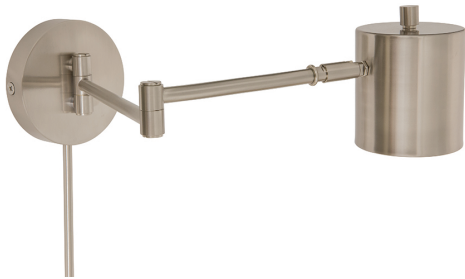

HOUSE OF TROY

MORRIS WALL SWINGS

Morris Adjustable LED Wall Swings in Satin Nickel

- **SKU:** MO275-SN
- **Finish Shown:** Satin Nickel
- Other finishes available. Please call 800-428-5367 for assistance.
- **Dimensions:** 5"H x 5"W x 21.5"D
- **Base/Backplate:** 5"
- **Switch:** On Shade
- **Shade Size:** 3.75" x 4"
- **Shade Material:** Metal
- **Base Material:** Metal
- **Voltage:** 120
- **Number of Bulbs:** 1
- **Bulb:** Integrated LED-3000K, 80 CRI, 6.2W, 600 Lumens
- **Type of Bulbs:** LED
- **Bulb Included:** Yes

[Read More](#)

SKU: MO275-SN

Price: \$240.00

MORRIS WALL SWINGS

Morris Adjustable LED Wall Swings in Oil Rubbed Bronze

- **SKU:** MO275-OB
- **Finish Shown:** Oil Rubbed Bronze
- Other finishes available. Please call 800-428-5367 for assistance.
- **Dimensions:** 5"H x 5"W x 21.5"D
- **Base/Backplate:** 5"
- **Switch:** On Shade
- **Shade Size:** 3.75" x 4"
- **Shade Material:** Metal
- **Base Material:** Metal
- **Voltage:** 120
- **Number of Bulbs:** 1
- **Bulb:** Integrated LED-3000K, 80 CRI, 6.2W, 600 Lumens
- **Type of Bulbs:** LED
- **Bulb Included:** Yes

[Read More](#)

SKU: MO275-OB

Price: \$240.00

MORRIS WALL SWINGS

Morris Adjustable LED Wall Swings in Antique Brass

- **SKU:** MO275-AB
- **Finish Shown:** Antique Brass
- Other finishes available. Please call 800-428-5367 for assistance.
- **Dimensions:** 5"H x 5"W x 21.5"D
- **Base/Backplate:** 5"
- **Switch:** On Shade
- **Shade Size:** 3.75" x 4"
- **Shade Material:** Metal
- **Base Material:** Metal
- **Voltage:** 120
- **Number of Bulbs:** 1
- **Bulb:** Integrated LED-3000K, 80 CRI, 6.2W, 600 Lumens
- **Type of Bulbs:** LED
- **Bulb Included:** Yes