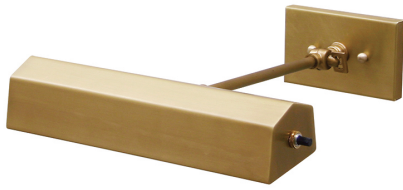

[Read More](#)

SKU: LL660-OB

Price: \$258.00

LIBRARY WALL SWING ARM LAMP

Decorative Wall Swing Lamp Antique Brass

- **SKU:** LL660-AB
- **Finish Shown:** Antique Brass
- Other finishes available. Please call 800-428-5367 for assistance.
- **Dimensions:** 13"H x 10"W x 11.5"D
- **Base/Backplate:** 3.5"x 1.75"
- **Switch:** On Socket
- **Shade Model:** 40287
- **Shade Size:** 5" x 10" x 6.75"
- **Shade Material:** Off-White Linen Softback
- **Base Material:** Metal
- **Voltage:** 120
- **Number of Bulbs:** 1

- **Bulb:** 60W medium base
- **Type of Bulbs:** LED
- **Bulb Included:** No

[Read More](#)

SKU: LL660-AB

Price: \$258.00

DIRECT WIRE LIBRARY LAMP

Direct Wire 20" Weathered Brass Library Lamp

- **SKU:** DL20-WB
- **Finish Shown:** Weathered Brass
- Other finishes available. Please call 800-428-5367 for assistance.
- **Dimensions:** 12.5"H x 9"W x 16.5"D
- **Base/Backplate:** 4.5"x 4.5"
- **Shade Model:** 40275
- **Shade Size:** 5" x 9" x 7"
- **Shade Material:** Black Parchment
- **Base Material:** Metal
- **Voltage:** 120
- **Number of Bulbs:** 1
- **Bulb:** 100W medium base
- **Type of Bulbs:** LED
- **Bulb Included:** No

[Read More](#)

SKU: DL20-WB

Price: \$230.00

DIRECT WIRE LIBRARY LAMP

Direct Wire 10" Weathered Brass Library Lamp

- **SKU:** DL10-WB
- **Finish Shown:** Weathered Brass
- Other finishes available. Please call 800-428-5367 for assistance.
- **Dimensions:** 4.5"H x 10"W x 11.5"D
- **Base/Backplate:** 2.75"x 4.5"
- **Shade Size:** 10"
- **Shade Material:** Metal
- **Base Material:** Metal
- **Voltage:** 120
- **Number of Bulbs:** 1
- **Bulb:** 60W-T10 medium base
- **Type of Bulbs:** Incandescent
- **Bulb Included:** No