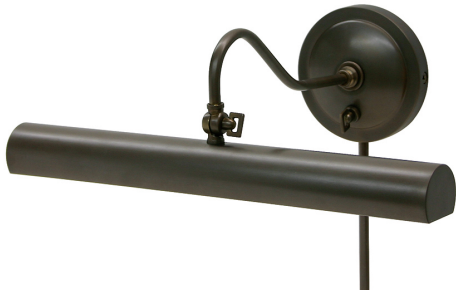

LIBRARY ADJUSTABLE WALL SWINGS

Library Lamp 20" Oil Rubbed Bronze

- **SKU:** PL20-OB
- **Finish Shown:** Oil Rubbed Bronze
- Other finishes available. Please call 800-428-5367 for assistance.
- **Dimensions:** 5"H x 9"W x 16.5"D
- **Base/Backplate:** 5"
- **Switch:** Full range dimmer switch on back plate
- **Shade Model:** 40277
- **Shade Size:** 5" x 9" x 7"
- **Shade Material:** Off-White Linen Softback
- **Base Material:** Metal
- **Voltage:** 120
- **Number of Bulbs:** 1
- **Bulb:** 100W medium base
- **Type of Bulbs:** LED
- **Bulb Included:** No

- **Bulb:** 60W-T10 medium base
- **Type of Bulbs:** Incandescent
- **Bulb Included:** No

[Read More](#)

SKU: PL16-WB

Price: \$290.00

LIBRARY ADJUSTABLE WALL SWINGS

Library Lamp 20" Weathered Brass

- **SKU:** PL20-WB
- **Finish Shown:** Weathered Brass
- Other finishes available. Please call 800-428-5367 for assistance.
- **Dimensions:** 5"H x 9"W x 16.5"D
- **Base/Backplate:** 5"
- **Switch:** Full range dimmer switch on back plate
- **Shade Model:** 40275
- **Shade Size:** 5" x 9" x 7"
- **Shade Material:** Black Parchment
- **Base Material:** Metal
- **Voltage:** 120
- **Number of Bulbs:** 1
- **Bulb:** 100W medium base
- **Type of Bulbs:** LED
- **Bulb Included:** No

[Read More](#)

SKU: PL20-WB

Price: \$302.00

LIBRARY ADJUSTABLE WALL SWINGS

Library Lamp 16" Oil Rubbed Bronze

- **SKU:** PL16-OB
- **Finish Shown:** Oil Rubbed Bronze
- Other finishes available. Please call 800-428-5367 for assistance.
- **Dimensions:** 5"H x 16"W x 11.5"D
- **Base/Backplate:** 5"
- **Switch:** Full range dimmer switch on back plate
- **Shade Size:** 16"
- **Shade Material:** Metal
- **Base Material:** Metal
- **Voltage:** 120
- **Number of Bulbs:** 2
- **Bulb:** 60W-T10 medium base
- **Type of Bulbs:** Incandescent
- **Bulb Included:** No