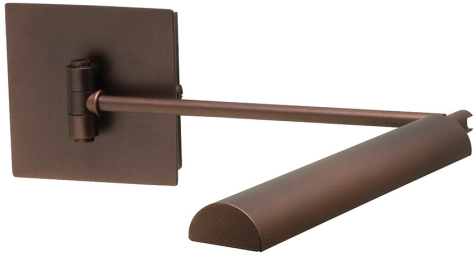

GENERATION LED WALL SWING LAMP

Generation Collection LED Wall Swings Chestnut Bronze

- **SKU:** G375-CHB
- **Finish Shown:** Chestnut Bronze
- Other finishes available. Please call 800-428-5367 for assistance.
- **Dimensions:** 5"H x 11.25"W x 24.5"D
- **Base/Backplate:** 5"x 5"
- **Switch:** On Shade
- **Shade Size:** 11.25"
- **Shade Material:** Metal
- **Base Material:** Metal
- **Voltage:** 100-240
- **Number of Bulbs:** 1
- **Bulb:** LED-5W, 3500K, 85CRI, 320 Lumens
- **Type of Bulbs:** LED
- **Bulb Included:** Yes

[Read More](#)

SKU: G375-CHB

Price: $398.00