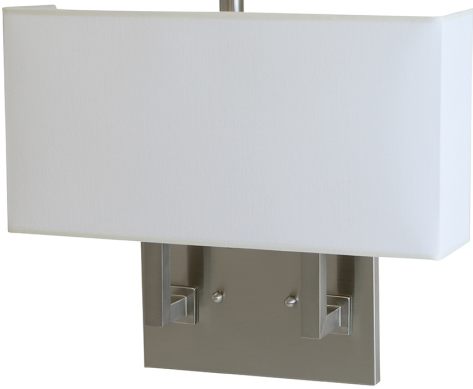

Price: $149.00

WALL SCONCE WL632-SN

Direct Wire ADA wall sconce in satin nickel

- **SKU:** WL632-SN
- **Finish Shown:** Satin Nickel
- Other finishes available. Please call 800-428-5367 for assistance.
- **Dimensions:** 11.5"H x 14.5"W x 4"D
- **Base/Backplate:** 4.5" x 8"
- **Shade Model:** 40373
- **Shade Size:** (14.5" x 3.5") x (14.5" x 3.5") x 7"
- **Shade Material:** Fine Linen Hardback
- **Base Material:** metal
- **Voltage:** 120
- **Number of Bulbs:** 2
- **Bulb:** 40W B10
- **Type of Bulbs:** LED
- **Bulb Included:** No

[Read More](#)

SKU: WL632-SN

Price: $370.00