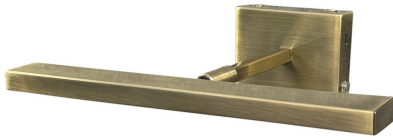

[Read More](#)

SKU: RALE24-BLK

Price: \$250.00

RECHARGEABLE ADVENT LED PICTURE LIGHTS

Rechargeable Advent 24" LED Antique Brass Picture Lights. Comes with a **remote control**.

- **SKU:** RALED24-AB
- **Finish Shown:** Antique Brass
- Other finishes available. Please call 800-428-5367 for assistance.
- **Dimensions:** 3"H x 24"W x 8.5"D
- **Base/Backplate:** 3" X 6" X 1"
- **Switch:** on backplate
- **Shade Size:** 24"
- **Shade Material:** Metal
- **Base Material:** Metal
- **Number of Bulbs:** 1
- **Bulb:** 2700K 90 CRI 4WLED 400 lumens
- **Type of Bulbs:** LED
- **Bulb Included:** Yes

[Read More](#)

SKU: RALED24-AB

Price: \$250.00

RECHARGEABLE ADVENT LED PICTURE LIGHTS

Rechargeable Advent 12" LED Black Picture Lights. Comes with a **remote control**.

- **SKU:** RALED12-BLK
- **Finish Shown:** Black
- Other finishes available. Please call 800-428-5367 for assistance.
- **Dimensions:** 3"H x 12"W x 8.5"D
- **Base/Backplate:** 3" X 4" X 1"
- **Switch:** on backplate
- **Shade Size:** 12"
- **Shade Material:** Metal
- **Base Material:** Metal
- **Number of Bulbs:** 1
- **Bulb:** 2700K 90 CRI 3WLED 300 lumens
- **Type of Bulbs:** LED
- **Bulb Included:** Yes

[Read More](#)

SKU: RALED12-BLK

Price: \$198.00

RECHARGEABLE ADVENT LED PICTURE LIGHTS

Rechargeable Advent 12" LED Antique Brass Picture Lights. Comes with a **remote control**.

- **SKU:** RALED12-AB
- **Finish Shown:** Antique Brass
- Other finishes available. Please call 800-428-5367 for assistance.
- **Dimensions:** 3"H x 12"W x 8.5"D
- **Base/Backplate:** 3" X 4" X 1"
- **Switch:** on backplate
- **Shade Size:** 12"
- **Shade Material:** Metal
- **Base Material:** Metal
- **Number of Bulbs:** 1
- **Bulb:** 2700K 90 CRI 3WLED 300 lumens
- **Type of Bulbs:** LED
- **Bulb Included:** Yes