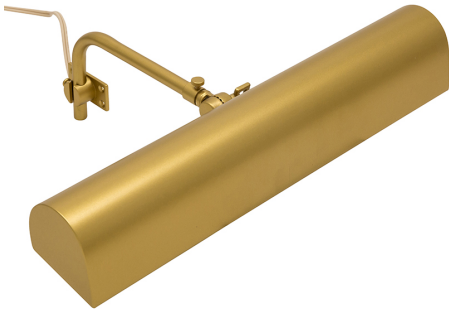

## RICHARDSON REFLECTOR PICTURE LIGHT

Richardson Reflector 30" Gold Picture Light

- **SKU:** RR30-1
- **Finish Shown:** Gold
- Other finishes available. Please call 800-428-5367 for assistance.
- **Dimensions:** 2.25"H x 30"W x 8"-10"D
- **Shade Size:** 30"
- **Shade Material:** Metal
- **Base Material:** Metal
- **Voltage:** 120
- **Number of Bulbs:** 4
- **Bulb:** 25W-T10 or 40W-T10 medium base
- **Type of Bulbs:** Incandescent
- **Bulb Included:** No

## RICHARDSON REFLECTOR PICTURE LIGHT

Richardson Reflector 8" Gold Picture Light

- **SKU:** RR8-1
- **Finish Shown:** Gold
- **Dimensions:** 2.25"H x 8"W x 7"-9"D
- **Shade Size:** 8"
- **Shade Material:** Metal
- **Base Material:** Metal
- **Voltage:** 120
- **Number of Bulbs:** 1
- **Bulb:** 25W-T10 or 40W-T10 medium base
- **Type of Bulbs:** Incandescent
- **Bulb Included:** No

## RICHARDSON REFLECTOR PICTURE LIGHT

Richardson Reflector 5" Gold Picture Light

- **SKU:** RR5-1
- **Finish Shown:** Gold
- **Dimensions:** 2.25"H x 5"W x 5"-7"D
- **Shade Size:** 5"
- **Shade Material:** Metal
- **Base Material:** Metal
- **Voltage:** 120
- **Number of Bulbs:** 1
- **Bulb:** 15T4 candelabra base
- **Type of Bulbs:** Incandescent
- **Bulb Included:** No

[Read More](#)

**SKU:** RR5-1

**Price:** \$122.00