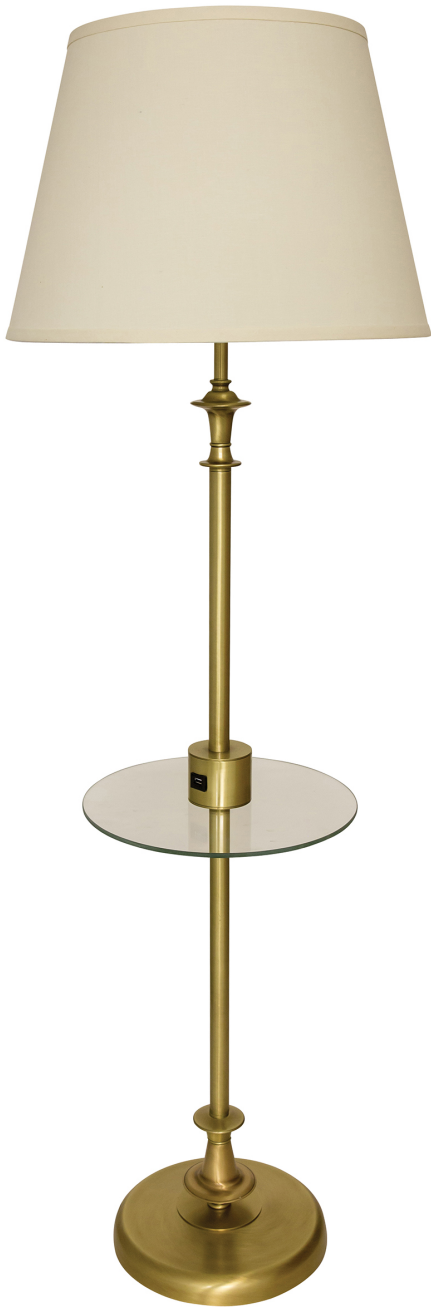

## RANDOLPH FLOOR LAMPS

Randolph Floor Lamps with Table and USB Port in Oil Rubbed Bronze

- **SKU:** RA302-OB
- **Finish Shown:** Oil Rubbed Bronze
- Other finishes available. Please call 800-428-5367 for assistance.
- **Dimensions:** 57"H x 18W x D
- **Base/Backplate:** 11
- **Switch:** On Socket
- **Shade Model:** 40569
- **Shade Size:** 12" x 18" x 12"
- **Shade Material:** Off White Linen Hardback
- **Base Material:** Metal
- **Voltage:** 120
- **Number of Bulbs:** 1
- **Bulb:** 100W 3-way medium base
- **Type of Bulbs:** LED
- **Bulb Included:** No

[Read More](#)

**SKU:** RA302-OB

**Price:** \$464.00

## RANDOLPH FLOOR LAMPS

Randolph Floor Lamps with Table and USB Port in Antique Brass

- **SKU:** RA302-AB
- **Finish Shown:** Antique Brass
- Other finishes available. Please call 800-428-5367 for assistance.
- **Dimensions:** 57"H x 18W x D
- **Base/Backplate:** 11
- **Switch:** On Socket
- **Shade Model:** 40569
- **Shade Size:** 12" x 18" x 12"
- **Shade Material:** Off White Linen Hardback
- **Base Material:** Metal
- **Voltage:** 120
- **Number of Bulbs:** 1
- **Bulb:** 100W 3-way medium base
- **Type of Bulbs:** LED
- **Bulb Included:** No

## RANDOLPH FLOOR LAMPS

Randolph Swing Arm Floor Lamps in Antique Brass

- **SKU:** RA301-AB
- **Finish Shown:** Antique Brass
- Other finishes available. Please call 800-428-5367 for assistance.
- **Dimensions:** 58"H x 16W x 21D
- **Base/Backplate:** 11
- **Switch:** On Socket
- **Shade Model:** 40497
- **Shade Size:** 11" x 16" x 11"
- **Shade Material:** Off White Linen Hardback
- **Base Material:** Metal
- **Voltage:** 120
- **Number of Bulbs:** 1
- **Bulb:** 100W 3-way medium base
- **Type of Bulbs:** LED
- **Bulb Included:** No