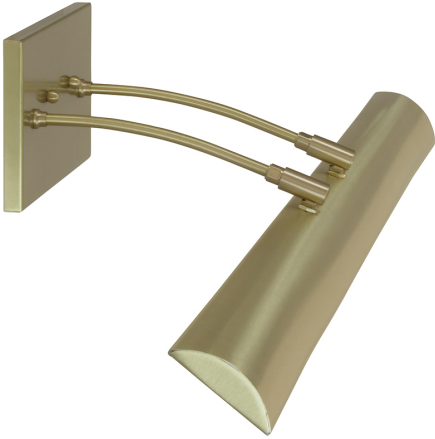

HOUSE OF TROY

ZENITH PICTURE LIGHT

Zenith 36"Direct Wire LEDZ picture light

- **SKU:** DZLEDZ36-51
- **Finish Shown:** Satin Brass
- Other finishes available. Please call 800-428-5367 for assistance.
- **Dimensions:** 4.5"H x 36"W x 10.5"D
- **Base/Backplate:** 4.5" x 8"
- **Shade Size:** 36"
- **Shade Material:** Metal
- **Base Material:** Metal
- **Voltage:** 120
- **Number of Bulbs:** 1
- **Bulb:** LED-13.5W, 2700K, 90CRI, 1080 Lumens
- **Type of Bulbs:** LED
- **Bulb Included:** Yes

[Read More](#)

SKU: DZLEDZ36-51

Price: \$794.00

ZENITH PICTURE LIGHT

Zenith 36"Direct Wire LEDZ picture light

- **SKU:** DZLEDZ36-52
- **Finish Shown:** Satin Nickel
- Other finishes available. Please call 800-428-5367 for assistance.
- **Dimensions:** 4.5"H x 36"W x 10.5"D
- **Base/Backplate:** 4.5" x 8"
- **Shade Size:** 36"
- **Shade Material:** Metal
- **Base Material:** Metal
- **Voltage:** 120
- **Number of Bulbs:** 1
- **Bulb:** LED-13.5W, 2700K, 90CRI, 1080 Lumens
- **Type of Bulbs:** LED
- **Bulb Included:** Yes

[Read More](#)

SKU: DZLEDZ36-52

Price: \$854.00

ZENITH PICTURE LIGHT

Zenith 36"Direct Wire LEDZ picture light

- **SKU:** DZLEDZ36-71
- **Finish Shown:** Antique Brass
- Other finishes available. Please call 800-428-5367 for assistance.
- **Dimensions:** 4.5"H x 36"W x 10.5"D
- **Base/Backplate:** 4.5" x 8"
- **Shade Size:** 36"
- **Shade Material:** Metal
- **Base Material:** Metal
- **Voltage:** 120
- **Number of Bulbs:** 1
- **Bulb:** LED-13.5W, 2700K, 90CRI, 1080 Lumens
- **Type of Bulbs:** LED
- **Bulb Included:** Yes