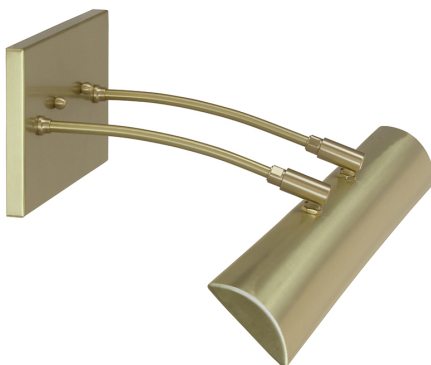

[Read More](#)

SKU: DZLEDZ24-71

Price: \$614.00

ZENITH PICTURE LIGHT

Zenith 24"Direct Wire LEDZ picture light

- **SKU:** DZLEDZ24-52
- **Finish Shown:** Satin Nickel
- Other finishes available. Please call 800-428-5367 for assistance.
- **Dimensions:** 4.5"H x 24"W x 10.5"D
- **Base/Backplate:** 4.5" x 8"
- **Shade Size:** 24"
- **Shade Material:** Metal
- **Base Material:** Metal
- **Voltage:** 120
- **Number of Bulbs:** 1
- **Bulb:** LED-9W, 2700K, 90CRI, 720 Lumens
- **Type of Bulbs:** LED
- **Bulb Included:** Yes

[Read More](#)

SKU: DZLEDZ24-52

Price: \$650.00

ZENITH PICTURE LIGHT

Zenith 24"Direct Wire LEDZ picture light

- **SKU:** DZLEDZ24-62
- **Finish Shown:** Chrome
- Other finishes available. Please call 800-428-5367 for assistance.
- **Dimensions:** 4.5"H x 24"W x 10.5"D
- **Base/Backplate:** 4.5" x 8"
- **Shade Size:** 24"
- **Shade Material:** Metal
- **Base Material:** Metal
- **Voltage:** 120
- **Number of Bulbs:** 1
- **Bulb:** LED-9W, 2700K, 90CRI, 720 Lumens
- **Type of Bulbs:** LED
- **Bulb Included:** Yes

[Read More](#)

SKU: DZLEDZ24-62

Price: \$650.00

ZENITH PICTURE LIGHT

Zenith 24"Direct Wire LEDZ picture light

- **SKU:** DZLEDZ24-51
- **Finish Shown:** Satin Brass
- Other finishes available. Please call 800-428-5367 for assistance.
- **Dimensions:** 4.5"H x 24"W x 10.5"D
- **Base/Backplate:** 4.5" x 8"
- **Shade Size:** 24"
- **Shade Material:** Metal
- **Base Material:** Metal
- **Voltage:** 120
- **Number of Bulbs:** 1
- **Bulb:** LED-9W, 2700K, 90CRI, 720 Lumens
- **Type of Bulbs:** LED
- **Bulb Included:** Yes