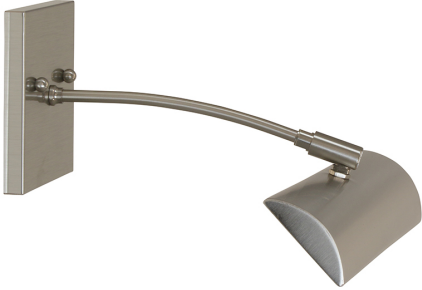

ZENITH PICTURE LIGHT

Zenith 12"Direct Wire LEDZ picture light

- **SKU:** DZLEDZ12-52
- **Finish Shown:** Satin Nickel
- Other finishes available. Please call 800-428-5367 for assistance.
- **Dimensions:** 4.5"H x 12"W x 10.5"D
- **Base/Backplate:** 4.5" x 4.5"
- **Shade Size:** 12"
- **Shade Material:** Metal
- **Base Material:** Metal
- **Voltage:** 120
- **Number of Bulbs:** 1
- **Bulb:** LED-4.5W, 2700K, 90CRI, 360 Lumens
- **Type of Bulbs:** LED
- **Bulb Included:** Yes

[Read More](#)

SKU: DZLEDZ12-52

Price: $446.00