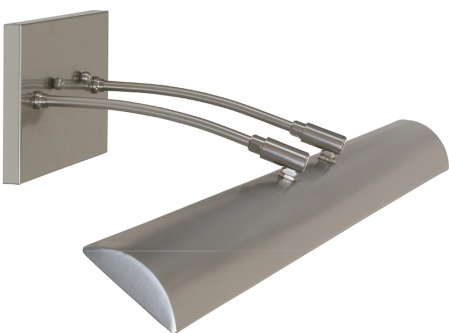

HOUSE OF TROY

ZENITH PICTURE LIGHT

Zenith 36"Direct Wire LEDZ picture light

- **SKU:** DZLEDZ36-51
- **Finish Shown:** Satin Brass
- Other finishes available. Please call 800-428-5367 for assistance.
- **Dimensions:** 4.5"H x 36"W x 10.5"D
- **Base/Backplate:** 4.5" x 8"
- **Shade Size:** 36"
- **Shade Material:** Metal
- **Base Material:** Metal
- **Voltage:** 120
- **Number of Bulbs:** 1
- **Bulb:** LED-13.5W, 2700K, 90CRI, 1080 Lumens
- **Type of Bulbs:** LED
- **Bulb Included:** Yes

[Read More](#)

SKU: DZLEDZ36-51

Price: \$794.00

ZENITH PICTURE LIGHT

Zenith 36"Direct Wire LEDZ picture light

- **SKU:** DZLEDZ36-52
- **Finish Shown:** Satin Nickel
- Other finishes available. Please call 800-428-5367 for assistance.
- **Dimensions:** 4.5"H x 36"W x 10.5"D
- **Base/Backplate:** 4.5" x 8"
- **Shade Size:** 36"
- **Shade Material:** Metal
- **Base Material:** Metal
- **Voltage:** 120
- **Number of Bulbs:** 1
- **Bulb:** LED-13.5W, 2700K, 90CRI, 1080 Lumens
- **Type of Bulbs:** LED
- **Bulb Included:** Yes

[Read More](#)

SKU: DZLEDZ36-52

Price: \$854.00

ZENITH PICTURE LIGHT

Zenith 36"Direct Wire LEDZ picture light

- **SKU:** DZLEDZ36-71
- **Finish Shown:** Antique Brass
- Other finishes available. Please call 800-428-5367 for assistance.
- **Dimensions:** 4.5"H x 36"W x 10.5"D
- **Base/Backplate:** 4.5" x 8"
- **Shade Size:** 36"
- **Shade Material:** Metal
- **Base Material:** Metal
- **Voltage:** 120
- **Number of Bulbs:** 1
- **Bulb:** LED-13.5W, 2700K, 90CRI, 1080 Lumens
- **Type of Bulbs:** LED
- **Bulb Included:** Yes