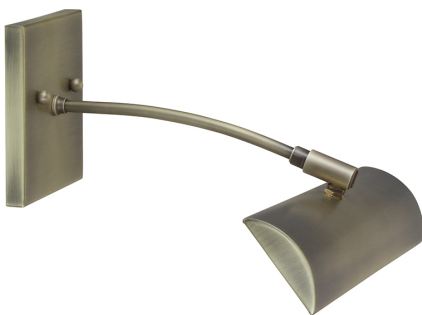

ZENITH PICTURE LIGHT

Zenith 12"Direct Wire LEDZ picture light

- **SKU:** DZLEDZ12-71
- **Finish Shown:** Antique Brass
- Other finishes available. Please call 800-428-5367 for assistance.
- **Dimensions:** 4.5"H x 12"W x 10.5"D
- **Base/Backplate:** 4.5" x 4.5"
- **Shade Size:** 12"
- **Shade Material:** Metal
- **Base Material:** Metal
- **Voltage:** 120
- **Number of Bulbs:** 1
- **Bulb:** LED-4.5W, 2700K, 90CRI, 360 Lumens
- **Type of Bulbs:** LED
- **Bulb Included:** Yes

[Read More](#)

SKU: DZLEDZ12-71

Price: $410.00