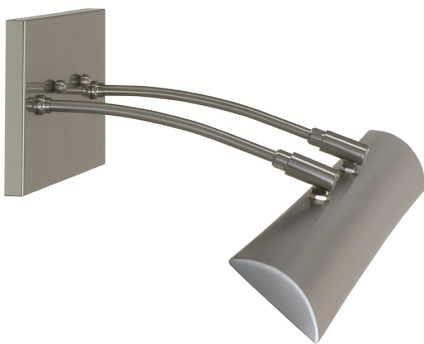

[Read More](#)

SKU: DZLEDZ36-62

Price: \$854.00

ZENITH PICTURE LIGHT

Zenith 24"Direct Wire LEDZ picture light

- **SKU:** DZLEDZ24-91
- **Finish Shown:** Oil Rubbed Bronze
- Other finishes available. Please call 800-428-5367 for assistance.
- **Dimensions:** 4.5"H x 24"W x 10.5"D
- **Base/Backplate:** 4.5" x 8"
- **Shade Size:** 24"
- **Shade Material:** Metal
- **Base Material:** Metal
- **Voltage:** 120
- **Number of Bulbs:** 1
- **Bulb:** LED-9W, 2700K, 90CRI, 720 Lumens
- **Type of Bulbs:** LED
- **Bulb Included:** Yes

[Read More](#)

SKU: DZLEDZ24-91

Price: \$614.00

ZENITH PICTURE LIGHT

Zenith 24"Direct Wire LEDZ picture light

- **SKU:** DZLEDZ24-71
- **Finish Shown:** Antique Brass
- Other finishes available. Please call 800-428-5367 for assistance.
- **Dimensions:** 4.5"H x 24"W x 10.5"D
- **Base/Backplate:** 4.5" x 8"
- **Shade Size:** 24"
- **Shade Material:** Metal
- **Base Material:** Metal
- **Voltage:** 120
- **Number of Bulbs:** 1
- **Bulb:** LED-9W, 2700K, 90CRI, 720 Lumens
- **Type of Bulbs:** LED
- **Bulb Included:** Yes

[Read More](#)

SKU: DZLEDZ24-71

Price: \$614.00

ZENITH PICTURE LIGHT

Zenith 24"Direct Wire LEDZ picture light

- **SKU:** DZLEDZ24-52
- **Finish Shown:** Satin Nickel
- Other finishes available. Please call 800-428-5367 for assistance.
- **Dimensions:** 4.5"H x 24"W x 10.5"D
- **Base/Backplate:** 4.5" x 8"
- **Shade Size:** 24"
- **Shade Material:** Metal
- **Base Material:** Metal
- **Voltage:** 120
- **Number of Bulbs:** 1
- **Bulb:** LED-9W, 2700K, 90CRI, 720 Lumens
- **Type of Bulbs:** LED
- **Bulb Included:** Yes