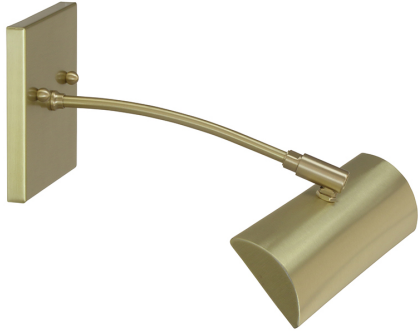

[Read More](#)

SKU: DZLEDZ24-51

Price: \$590.00

ZENITH PICTURE LIGHT

Zenith 12"Direct Wire LEDZ picture light

- **SKU:** DZLEDZ12-62
- **Finish Shown:** Chrome
- Other finishes available. Please call 800-428-5367 for assistance.
- **Dimensions:** 4.5"H x 12"W x 10.5"D
- **Base/Backplate:** 4.5" x 4.5"
- **Shade Size:** 12"
- **Shade Material:** Metal
- **Base Material:** Metal
- **Voltage:** 120
- **Number of Bulbs:** 1
- **Bulb:** LED-4.5W, 2700K, 90CRI, 360 Lumens
- **Type of Bulbs:** LED
- **Bulb Included:** Yes

[Read More](#)

SKU: DZLEDZ12-62

Price: \$446.00

ZENITH PICTURE LIGHT

Zenith 12"Direct Wire LEDZ picture light

- **SKU:** DZLEDZ12-91
- **Finish Shown:** Oil Rubbed Bronze
- Other finishes available. Please call 800-428-5367 for assistance.
- **Dimensions:** 4.5"H x 12"W x 10.5"D
- **Base/Backplate:** 4.5" x 4.5"
- **Shade Size:** 12"
- **Shade Material:** Metal
- **Base Material:** Metal
- **Voltage:** 120
- **Number of Bulbs:** 1
- **Bulb:** LED-4.5W, 2700K, 90CRI, 360 Lumens
- **Type of Bulbs:** LED
- **Bulb Included:** Yes

[Read More](#)

SKU: DZLEDZ12-91

Price: \$410.00

ZENITH PICTURE LIGHT

Zenith 12"Direct Wire LEDZ picture light

- **SKU:** DZLEDZ12-51
- **Finish Shown:** Satin Brass
- Other finishes available. Please call 800-428-5367 for assistance.
- **Dimensions:** 4.5"H x 12"W x 10.5"D
- **Base/Backplate:** 4.5" x 4.5"
- **Shade Size:** 12"
- **Shade Material:** Metal
- **Base Material:** Metal
- **Voltage:** 120
- **Number of Bulbs:** 1
- **Bulb:** LED-4.5W, 2700K, 90CRI, 360 Lumens
- **Type of Bulbs:** LED
- **Bulb Included:** Yes