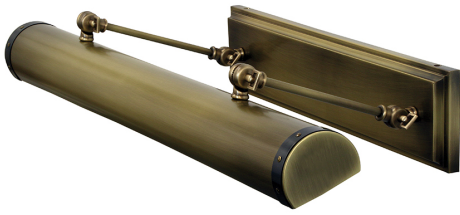

[Read More](#)

SKU: DSTLEDZ42-ABMB

Price: \$1,274.00

DIRECT WIRE STEAMER LED PICTURE LIGHT

Steamer Direct Wire LEDZ 30" picture light

- **SKU:** DSTLEDZ30-MBAB
- **Finish Shown:** Mahogany Bronze with Antique Brass accents
- Other finishes available. Please call 800-428-5367 for assistance.
- **Dimensions:** 4.5"H x 30"W x 12.5"D
- **Base/Backplate:** 4.5" x 20"
- **Shade Size:** 30"
- **Shade Material:** Metal
- **Base Material:** Metal
- **Voltage:** 120
- **Number of Bulbs:** 1
- **Bulb:** LED-9W, 2700K, 90CRI, 720 Lumens

- **Type of Bulbs:** LED
- **Bulb Included:** Yes

[Read More](#)

SKU: DSTLEDZ30-MBAB

Price: \$976.00

DIRECT WIRE STEAMER LED PICTURE LIGHT

Steamer Direct Wire LEDZ 30" picture light

- **SKU:** DSTLEDZ30-SNBLK
- **Finish Shown:** Satin Nickel with Black accents
- Other finishes available. Please call 800-428-5367 for assistance.
- **Dimensions:** 4.5"H x 30"W x 12.5"D
- **Base/Backplate:** 4.5" x 20"
- **Shade Size:** 30"
- **Shade Material:** Metal
- **Base Material:** Metal
- **Voltage:** 120
- **Number of Bulbs:** 1
- **Bulb:** LED-9W, 2700K, 90CRI, 720 Lumens
- **Type of Bulbs:** LED
- **Bulb Included:** Yes

[Read More](#)

SKU: DSTLEDZ30-SNBLK

Price: \$1,034.00

DIRECT WIRE STEAMER LED PICTURE LIGHT

Steamer Direct Wire LEDZ 30" picture light

- **SKU:** DSTLEDZ30-ABMB
- **Finish Shown:** Antique Brass with Mahogany Bronze accents
- Other finishes available. Please call 800-428-5367 for assistance.
- **Dimensions:** 4.5"H x 30"W x 12.5"D
- **Base/Backplate:** 4.5" x 20"
- **Shade Size:** 30"
- **Shade Material:** Metal
- **Base Material:** Metal
- **Voltage:** 120
- **Number of Bulbs:** 1
- **Bulb:** LED-9W, 2700K, 90CRI, 720 Lumens
- **Type of Bulbs:** LED
- **Bulb Included:** Yes