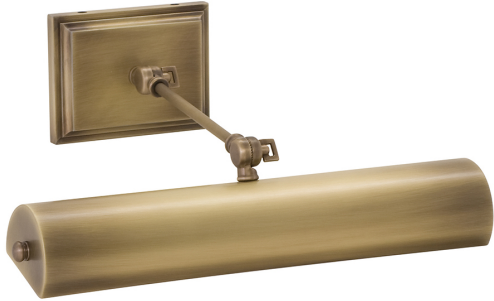

[Read More](#)

SKU: DOX30-SN

Price: \$782.00

DIRECT WIRE OXFORD PICTURE LIGHT

Direct Wire Oxford 30" Oil Rubbed Bronze Picture Light

- **SKU:** DOX30-OB
- **Finish Shown:** Oil Rubbed Bronze
- Other finishes available. Please call 800-428-5367 for assistance.
- **Dimensions:** 4.5"H x 30"W x 10"D
- **Base/Backplate:** 4.5" x 20"
- **Shade Size:** 30"
- **Shade Material:** Metal
- **Base Material:** Metal
- **Voltage:** 120
- **Number of Bulbs:** 4
- **Bulb:** 25W-T10 medium base
- **Type of Bulbs:** Incandescent
- **Bulb Included:** No

[Read More](#)

SKU: DOX30-OB

Price: \$722.00

DIRECT WIRE OXFORD PICTURE LIGHT

Direct Wire Oxford 42" Antique Brass Picture Light

- **SKU:** DOX42-AB
- **Finish Shown:** Antique Brass
- Other finishes available. Please call 800-428-5367 for assistance.
- **Dimensions:** 4.5"H x 42"W x 10"D
- **Base/Backplate:** 4.5" x 32"
- **Shade Size:** 42"
- **Shade Material:** Metal
- **Base Material:** Metal
- **Voltage:** 120
- **Number of Bulbs:** 6
- **Bulb:** 25W-T10 medium base
- **Type of Bulbs:** Incandescent
- **Bulb Included:** No

[Read More](#)

SKU: DOX42-AB

Price: \$962.00

DIRECT WIRE OXFORD PICTURE LIGHT

Direct Wire Oxford 16" Antique Brass Picture Light

- **SKU:** DOX16-AB
- **Finish Shown:** Antique Brass
- Other finishes available. Please call 800-428-5367 for assistance.
- **Dimensions:** 4.5"H x 16"W x 10"D
- **Base/Backplate:** 4.5" x 6"
- **Shade Size:** 16"
- **Shade Material:** Metal
- **Base Material:** Metal
- **Voltage:** 120
- **Number of Bulbs:** 2
- **Bulb:** 25W-T10 medium base
- **Type of Bulbs:** Incandescent
- **Bulb Included:** No