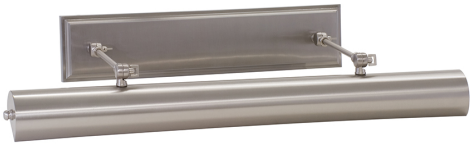

[Read More](#)

SKU: DOX42-OB

Price: \$962.00

DIRECT WIRE OXFORD LED PICTURE LIGHT

Direct Wire Oxford 16" Satin Nickel LED Picture Light

- **SKU:** DOXLEDZ16-SN
- **Finish Shown:** Satin Nickel
- Other finishes available. Please call 800-428-5367 for assistance.
- **Dimensions:** 4.5"H x 16"W x 10"D
- **Base/Backplate:** 4.5" x 6"
- **Shade Size:** 16"
- **Shade Material:** Metal
- **Base Material:** Metal
- **Voltage:** 120
- **Number of Bulbs:** 1
- **Bulb:** LED-4.5W, 2700K, 90CRI, 360 Lumens
- **Type of Bulbs:** LED

- **Bulb Included:** Yes

[Read More](#)

SKU: DOXLEDZ16-SN

Price: \$662.00

DIRECT WIRE OXFORD PICTURE LIGHT

Direct Wire Oxford 30" Satin Nickel Picture Light

- **SKU:** DOX30-SN
- **Finish Shown:** Satin Nickel
- Other finishes available. Please call 800-428-5367 for assistance.
- **Dimensions:** 4.5"H x 30"W x 10"D
- **Base/Backplate:** 4.5" x 20"
- **Shade Size:** 30"
- **Shade Material:** Metal
- **Base Material:** Metal
- **Voltage:** 120
- **Number of Bulbs:** 4
- **Bulb:** 25W-T10 medium base
- **Type of Bulbs:** Incandescent
- **Bulb Included:** No