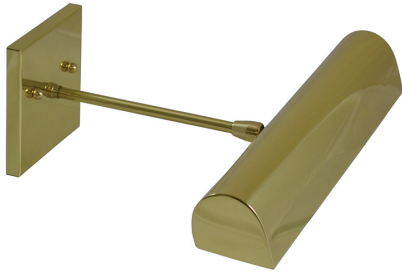

[Read More](#)

SKU: DTLEDZ24-52

Price: \$830.00

DIRECT WIRE CLASSIC TRADITIONAL LED PICTURE LIGHT

Direct Wire 36" Classic Traditional LED Picture Light in Satin Nickel

- **SKU:** DTLEDZ36-52
- **Finish Shown:** Satin Nickel
- Other finishes available. Please call 800-428-5367 for assistance.
- **Dimensions:** 4"H x 36"W x 10.5"D
- **Base/Backplate:** 4"x 26"
- **Shade Size:** 36"
- **Shade Material:** Metal
- **Base Material:** Metal
- **Voltage:** 120
- **Number of Bulbs:** 1
- **Bulb:** LED-13.5W, 2700K, 90CRI, 1080 Lumens
- **Type of Bulbs:** LED
- **Bulb Included:** Yes

[Read More](#)

SKU: DTLEDZ36-52

Price: \$1,130.00

DIRECT WIRE CLASSIC TRADITIONAL LED PICTURE LIGHT

Direct Wire 24" Classic Traditional LED Picture Light in Satin Brass

- **SKU:** DTLEDZ24-51
- **Finish Shown:** Satin Brass
- Other finishes available. Please call 800-428-5367 for assistance.
- **Dimensions:** 4"H x 24"W x 10.5"D
- **Base/Backplate:** 4"x 15"
- **Shade Size:** 24"
- **Shade Material:** Metal
- **Base Material:** Metal
- **Voltage:** 120
- **Number of Bulbs:** 1
- **Bulb:** LED-9W, 2700K, 90CRI, 720 Lumens
- **Type of Bulbs:** LED
- **Bulb Included:** Yes

[Read More](#)

SKU: DTLEDZ24-51

Price: \$810.00

DIRECT WIRE CLASSIC TRADITIONAL LED PICTURE LIGHT

Direct Wire 14" Classic Traditional LED Picture Light in Polished Brass

- **SKU:** DTLEDZ14-61
- **Finish Shown:** Polished Brass
- Other finishes available. Please call 800-428-5367 for assistance.
- **Dimensions:** 4.5"H x 14"W x 10.5"D
- **Base/Backplate:** 4.5"x 4.5"
- **Shade Size:** 14"
- **Shade Material:** Metal
- **Base Material:** Metal
- **Voltage:** 120
- **Number of Bulbs:** 1
- **Bulb:** LED-4.5W, 2700K, 90CRI, 360 Lumens
- **Type of Bulbs:** LED
- **Bulb Included:** Yes