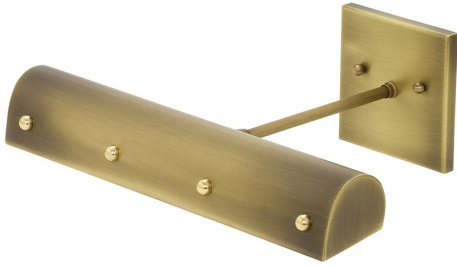

[Read More](#)

SKU: DT36-61

Price: \$602.00

DTBLEDZ14-MB/AB

Direct Wire Traditional 14" LEDZ Picture Light with Ball Motif

- **SKU:** DTBLEDZ14-MB/AB
- **Finish Shown:** Mahogany Bronze with Antique Brass Accents
- Other finishes available. Please call 800-428-5367 for assistance.
- **Dimensions:** 4.5"H x 14"W x 10.5"D
- **Base/Backplate:** 4.5" x 4.5"
- **Shade Size:** 14"
- **Shade Material:** Metal
- **Base Material:** Metal
- **Voltage:** 120
- **Number of Bulbs:** 1
- **Bulb:** LED-4.5W, 2700K, 90CRI, 360 Lumens
- **Type of Bulbs:** LED
- **Bulb Included:** Yes

[Read More](#)

SKU: DTBLEDZ14-MB/AB

Price: \$418.00

DTBLEDZ14-BLK/PN

Direct Wire Traditional 14" LEDZ Picture Light with Ball Motif

- **SKU:** DTBLEDZ14-BLK/PN
- **Finish Shown:** Black with Polished Nickel Accents
- Other finishes available. Please call 800-428-5367 for assistance.
- **Dimensions:** 4.5"H x 14"W x 10.5"D
- **Base/Backplate:** 4.5" x 4.5"
- **Shade Size:** 14"
- **Shade Material:** Metal
- **Base Material:** Metal
- **Voltage:** 120
- **Number of Bulbs:** 1
- **Bulb:** LED-4.5W, 2700K, 90CRI, 360 Lumens
- **Type of Bulbs:** LED
- **Bulb Included:** Yes

[Read More](#)

SKU: DTBLEDZ14-BLK/PN

Price: \$418.00

DTBLEDZ14-AB/PB

Direct Wire Traditional 14" LEDZ Picture Light with Ball Motif

- **SKU:** DTBLEDZ14-AB/PB
- **Finish Shown:** Antique Brass with Polished Brass Accents
- Other finishes available. Please call 800-428-5367 for assistance.
- **Dimensions:** 4.5"H x 14"W x 10.5"D
- **Base/Backplate:** 4.5" x 4.5"
- **Shade Size:** 14"
- **Shade Material:** Metal
- **Base Material:** Metal
- **Voltage:** 120
- **Number of Bulbs:** 1
- **Bulb:** LED-4.5W, 2700K, 90CRI, 360 Lumens
- **Type of Bulbs:** LED
- **Bulb Included:** Yes