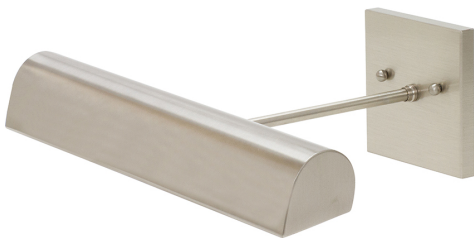

- **SKU:** DTLEDZ14-71
- **Finish Shown:** Antique Brass
- Other finishes available. Please call 800-428-5367 for assistance.
- **Dimensions:** 4.5"H x 14"W x 10.5"D
- **Base/Backplate:** 4.5"x 4.5"
- **Shade Size:** 14"
- **Shade Material:** Metal
- **Base Material:** Metal
- **Voltage:** 120
- **Number of Bulbs:** 1
- **Bulb:** LED-4.5W, 2700K, 90CRI, 360 Lumens
- **Type of Bulbs:** LED
- **Bulb Included:** Yes

[Read More](#)

SKU: DTLEDZ14-71

Price: \$406.00

DIRECT WIRE CLASSIC TRADITIONAL LED PICTURE LIGHT

Direct Wire 14" Classic Traditional LED Picture Light in Satin Brass

- **SKU:** DTLEDZ14-51
- **Finish Shown:** Satin Brass
- Other finishes available. Please call 800-428-5367 for assistance.
- **Dimensions:** 4.5"H x 14"W x 10.5"D
- **Base/Backplate:** 4.5"x 4.5"
- **Shade Size:** 14"
- **Shade Material:** Metal
- **Base Material:** Metal
- **Voltage:** 120
- **Number of Bulbs:** 1
- **Bulb:** LED-4.5W, 2700K, 90CRI, 360 Lumens
- **Type of Bulbs:** LED
- **Bulb Included:** Yes

[Read More](#)

SKU: DTLEDZ14-51

Price: \$406.00

DIRECT WIRE CLASSIC TRADITIONAL LED PICTURE LIGHT

Direct Wire 14" Classic Traditional LED Picture Light in Satin Nickel

- **SKU:** DTLEDZ14-52
- **Finish Shown:** Satin Nickel
- Other finishes available. Please call 800-428-5367 for assistance.
- **Dimensions:** 4.5"H x 14"W x 10.5"D
- **Base/Backplate:** 4.5"x 4.5"
- **Shade Size:** 14"
- **Shade Material:** Metal
- **Base Material:** Metal
- **Voltage:** 120
- **Number of Bulbs:** 1
- **Bulb:** LED-4.5W, 2700K, 90CRI, 360 Lumens
- **Type of Bulbs:** LED
- **Bulb Included:** Yes