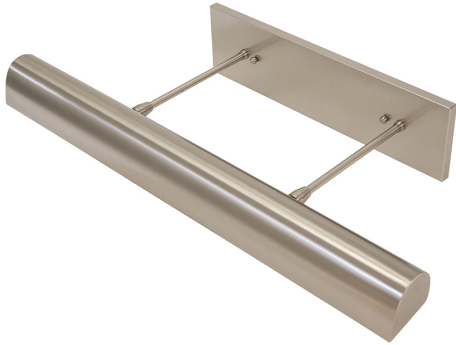

[Read More](#)

SKU: DTLEDZ24-71

Price: \$810.00

DIRECT WIRE CLASSIC TRADITIONAL LED PICTURE LIGHT

Direct Wire 24" Classic Traditional LED Picture Light in Polished Brass

- **SKU:** DTLEDZ24-61
- **Finish Shown:** Polished Brass
- Other finishes available. Please call 800-428-5367 for assistance.
- **Dimensions:** 4"H x 24"W x 10.5"D
- **Base/Backplate:** 4"x 15"
- **Shade Size:** 24"
- **Shade Material:** Metal
- **Base Material:** Metal
- **Voltage:** 120
- **Number of Bulbs:** 1
- **Bulb:** LED-9W, 2700K, 90CRI, 720 Lumens
- **Type of Bulbs:** LED
- **Bulb Included:** Yes

[Read More](#)

SKU: DTLEDZ24-61

Price: \$810.00

DIRECT WIRE CLASSIC TRADITIONAL LED PICTURE LIGHT

Direct Wire 24" Classic Traditional LED Picture Light in Mahogany Bronze

- **SKU:** DTLEDZ24-81
- **Finish Shown:** Mahogany Bronze
- Other finishes available. Please call 800-428-5367 for assistance.
- **Dimensions:** 4"H x 24"W x 10.5"D
- **Base/Backplate:** 4"x 15"
- **Shade Size:** 24"
- **Shade Material:** Metal
- **Base Material:** Metal
- **Voltage:** 120
- **Number of Bulbs:** 1

- **Bulb:** LED-9W, 2700K, 90CRI, 720 Lumens
- **Type of Bulbs:** LED
- **Bulb Included:** Yes

[Read More](#)

SKU: DTLEDZ24-81

Price: \$810.00

DIRECT WIRE CLASSIC TRADITIONAL LED PICTURE LIGHT

Direct Wire 24" Classic Traditional LED Picture Light in Satin Nickel

- **SKU:** DTLEDZ24-52
- **Finish Shown:** Satin Nickel
- Other finishes available. Please call 800-428-5367 for assistance.
- **Dimensions:** 4"H x 24"W x 10.5"D
- **Base/Backplate:** 4"x 15"
- **Shade Size:** 24"
- **Shade Material:** Metal
- **Base Material:** Metal
- **Voltage:** 120
- **Number of Bulbs:** 1
- **Bulb:** LED-9W, 2700K, 90CRI, 720 Lumens
- **Type of Bulbs:** LED
- **Bulb Included:** Yes