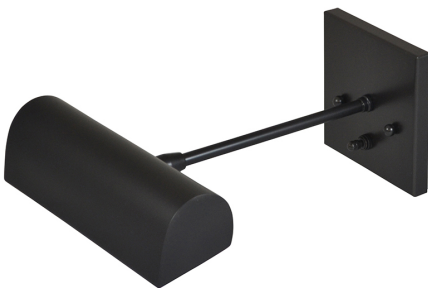

[Read More](#)

SKU: DT24-61

Price: \$434.00

DIRECT WIRE CLASSIC TRADITIONAL PICTURE LIGHT

Direct Wire Traditional 24" Antique Brass Picture Light

- **SKU:** DT24-71
- **Finish Shown:** Antique Brass
- Other finishes available. Please call 800-428-5367 for assistance.
- **Dimensions:** 4.5"H x 24"W x 9.25"D
- **Base/Backplate:** 4"x 15"
- **Switch:** On Backplate
- **Shade Size:** 24"
- **Shade Material:** Metal
- **Base Material:** Metal
- **Voltage:** 120
- **Number of Bulbs:** 3
- **Bulb:** 25W-T10 or 40W-T10 medium base
- **Type of Bulbs:** Incandescent
- **Bulb Included:** No

[Read More](#)

SKU: DT24-71

Price: \$458.00

DIRECT WIRE CLASSIC TRADITIONAL PICTURE LIGHT

Direct Wire Traditional 14" Antique Brass Picture Light

- **SKU:** DT14-71
- **Finish Shown:** Antique Brass
- Other finishes available. Please call 800-428-5367 for assistance.
- **Dimensions:** 4.5"H x 14"W x 9.25"D
- **Base/Backplate:** 4.5"x 4.5"
- **Switch:** On Backplate
- **Shade Size:** 14"
- **Shade Material:** Metal
- **Base Material:** Metal
- **Voltage:** 120
- **Number of Bulbs:** 2
- **Bulb:** 25W-T10 or 40W-T10 medium base
- **Type of Bulbs:** Incandescent
- **Bulb Included:** No

[Read More](#)

SKU: DT14-71

Price: \$264.00

DIRECT WIRE CLASSIC TRADITIONAL PICTURE LIGHT

Direct Wire Traditional 8" Mahogany Bronze Picture Light

- **SKU:** DT8-81
- **Finish Shown:** Mahogany Bronze
- Other finishes available. Please call 800-428-5367 for assistance.
- **Dimensions:** 4.5"H x 8"W x 9.25"D
- **Base/Backplate:** 4.5"x 4.5"
- **Switch:** On Backplate
- **Shade Size:** 8"
- **Shade Material:** Metal
- **Base Material:** Metal
- **Voltage:** 120
- **Number of Bulbs:** 1
- **Bulb:** 25W-T10 or 40W-T10 medium base
- **Type of Bulbs:** Incandescent
- **Bulb Included:** No