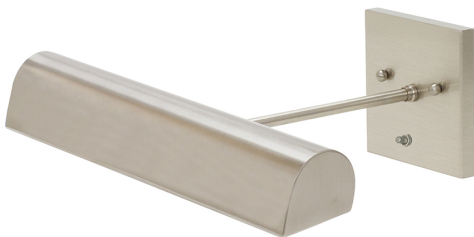

[Read More](#)

SKU: DT8-81

Price: \$194.00

DIRECT WIRE CLASSIC TRADITIONAL PICTURE LIGHT

Direct Wire Traditional 14" Polished Brass Picture Light

- **SKU:** DT14-61
- **Finish Shown:** Polished Brass
- Other finishes available. Please call 800-428-5367 for assistance.
- **Dimensions:** 4.5"H x 14"W x 9.25"D
- **Base/Backplate:** 4.5"x 4.5"
- **Switch:** On Backplate
- **Shade Size:** 14"
- **Shade Material:** Metal
- **Base Material:** Metal
- **Voltage:** 120
- **Number of Bulbs:** 2
- **Bulb:** 25W-T10 or 40W-T10 medium base
- **Type of Bulbs:** Incandescent
- **Bulb Included:** No

[Read More](#)

SKU: DT14-61

Price: \$252.00

DIRECT WIRE CLASSIC TRADITIONAL PICTURE LIGHT

Direct Wire Traditional 14" Satin Brass Picture Light

- **SKU:** DT14-51
- **Finish Shown:** Satin Brass
- Other finishes available. Please call 800-428-5367 for assistance.
- **Dimensions:** 4.5"H x 14"W x 9.25"D
- **Base/Backplate:** 4.5"x 4.5"
- **Switch:** On Backplate
- **Shade Size:** 14"
- **Shade Material:** Metal
- **Base Material:** Metal
- **Voltage:** 120
- **Number of Bulbs:** 2
- **Bulb:** 25W-T10 or 40W-T10 medium base
- **Type of Bulbs:** Incandescent
- **Bulb Included:** No

[Read More](#)

SKU: DT14-51

Price: \$252.00

DIRECT WIRE CLASSIC TRADITIONAL PICTURE LIGHT

Direct Wire Traditional 14" Satin Nickel Picture Light

- **SKU:** DT14-52
- **Finish Shown:** Satin Nickel
- Other finishes available. Please call 800-428-5367 for assistance.
- **Dimensions:** 4.5"H x 14"W x 9.25"D
- **Base/Backplate:** 4.5"x 4.5"
- **Switch:** On Backplate
- **Shade Size:** 14"
- **Shade Material:** Metal
- **Base Material:** Metal
- **Voltage:** 120
- **Number of Bulbs:** 2
- **Bulb:** 25W-T10 or 40W-T10 medium base
- **Type of Bulbs:** Incandescent
- **Bulb Included:** No