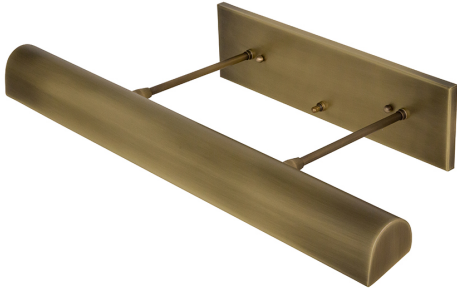

[Read More](#)

SKU: DT14-81
Price: \$252.00

DIRECT WIRE CLASSIC TRADITIONAL PICTURE LIGHT

Direct Wire Traditional 24" Mahogany Bronze
Picture Light

- **SKU:** DT24-81
- **Finish Shown:** Mahogany Bronze
- Other finishes available. Please call 800-428-5367 for assistance.
- **Dimensions:** 4.5"H x 24"W x 9.25"D
- **Base/Backplate:** 4"x 15"
- **Switch:** On Backplate
- **Shade Size:** 24"
- **Shade Material:** Metal
- **Base Material:** Metal
- **Voltage:** 120
- **Number of Bulbs:** 3
- **Bulb:** 25W-T10 or 40W-T10 medium base
- **Type of Bulbs:** Incandescent
- **Bulb Included:** No

[Read More](#)

SKU: DT24-81

Price: \$434.00

DIRECT WIRE CLASSIC TRADITIONAL PICTURE LIGHT

Direct Wire Traditional 24" Polished Brass Picture
Light

- **SKU:** DT24-61
- **Finish Shown:** Polished Brass
- Other finishes available. Please call 800-428-5367 for assistance.
- **Dimensions:** 4.5"H x 24"W x 9.25"D
- **Base/Backplate:** 4"x 15"
- **Switch:** On Backplate
- **Shade Size:** 24"
- **Shade Material:** Metal
- **Base Material:** Metal
- **Voltage:** 120
- **Number of Bulbs:** 3
- **Bulb:** 25W-T10 or 40W-T10 medium base
- **Type of Bulbs:** Incandescent
- **Bulb Included:** No

[Read More](#)

SKU: DT24-61

Price: \$434.00

DIRECT WIRE CLASSIC TRADITIONAL PICTURE LIGHT

Direct Wire Traditional 24" Antique Brass Picture Light

- **SKU:** DT24-71
- **Finish Shown:** Antique Brass
- Other finishes available. Please call 800-428-5367 for assistance.
- **Dimensions:** 4.5"H x 24"W x 9.25"D
- **Base/Backplate:** 4"x 15"
- **Switch:** On Backplate
- **Shade Size:** 24"
- **Shade Material:** Metal
- **Base Material:** Metal
- **Voltage:** 120
- **Number of Bulbs:** 3
- **Bulb:** 25W-T10 or 40W-T10 medium base
- **Type of Bulbs:** Incandescent
- **Bulb Included:** No