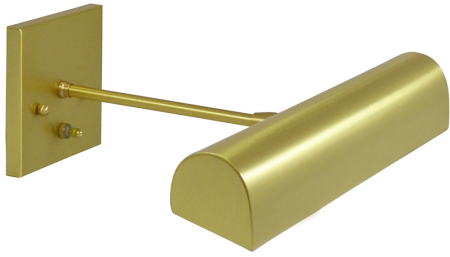

[Read More](#)

SKU: DT14-71

Price: \$264.00

DIRECT WIRE CLASSIC TRADITIONAL PICTURE LIGHT

Direct Wire Traditional 8" Mahogany Bronze Picture Light

- **SKU:** DT8-81
- **Finish Shown:** Mahogany Bronze
- Other finishes available. Please call 800-428-5367 for assistance.
- **Dimensions:** 4.5"H x 8"W x 9.25"D
- **Base/Backplate:** 4.5"x 4.5"
- **Switch:** On Backplate
- **Shade Size:** 8"
- **Shade Material:** Metal
- **Base Material:** Metal
- **Voltage:** 120
- **Number of Bulbs:** 1
- **Bulb:** 25W-T10 or 40W-T10 medium base
- **Type of Bulbs:** Incandescent
- **Bulb Included:** No

[Read More](#)

SKU: DT8-81

Price: \$194.00

DIRECT WIRE CLASSIC TRADITIONAL PICTURE LIGHT

Direct Wire Traditional 14" Polished Brass Picture Light

- **SKU:** DT14-61
- **Finish Shown:** Polished Brass
- Other finishes available. Please call 800-428-5367 for assistance.
- **Dimensions:** 4.5"H x 14"W x 9.25"D
- **Base/Backplate:** 4.5"x 4.5"
- **Switch:** On Backplate
- **Shade Size:** 14"
- **Shade Material:** Metal
- **Base Material:** Metal
- **Voltage:** 120
- **Number of Bulbs:** 2
- **Bulb:** 25W-T10 or 40W-T10 medium base
- **Type of Bulbs:** Incandescent
- **Bulb Included:** No

[Read More](#)

SKU: DT14-61

Price: \$252.00

DIRECT WIRE CLASSIC TRADITIONAL PICTURE LIGHT

Direct Wire Traditional 14" Satin Brass Picture Light

- **SKU:** DT14-51
- **Finish Shown:** Satin Brass
- Other finishes available. Please call 800-428-5367 for assistance.
- **Dimensions:** 4.5"H x 14"W x 9.25"D
- **Base/Backplate:** 4.5"x 4.5"
- **Switch:** On Backplate
- **Shade Size:** 14"
- **Shade Material:** Metal
- **Base Material:** Metal
- **Voltage:** 120
- **Number of Bulbs:** 2
- **Bulb:** 25W-T10 or 40W-T10 medium base
- **Type of Bulbs:** Incandescent
- **Bulb Included:** No