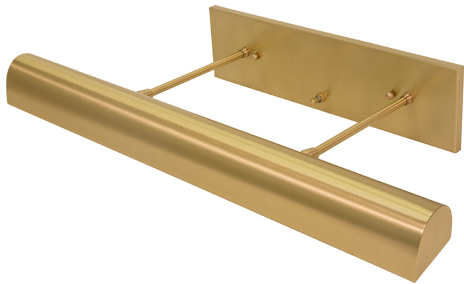

[Read More](#)

SKU: DTBLEDZ14-MB/AB

Price: \$418.00

DTBLEDZ14-BLK/PN

Direct Wire Traditional 14" LEDZ Picture Light with Ball Motif

- **SKU:** DTBLEDZ14-BLK/PN
- **Finish Shown:** Black with Polished Nickel Accents
- Other finishes available. Please call 800-428-5367 for assistance.
- **Dimensions:** 4.5"H x 14"W x 10.5"D
- **Base/Backplate:** 4.5" x 4.5"
- **Shade Size:** 14"
- **Shade Material:** Metal
- **Base Material:** Metal
- **Voltage:** 120
- **Number of Bulbs:** 1
- **Bulb:** LED-4.5W, 2700K, 90CRI, 360 Lumens
- **Type of Bulbs:** LED
- **Bulb Included:** Yes

[Read More](#)

SKU: DTBLEDZ14-BLK/PN

Price: \$418.00

DTBLEDZ14-AB/PB

Direct Wire Traditional 14" LEDZ Picture Light with Ball Motif

- **SKU:** DTBLEDZ14-AB/PB
- **Finish Shown:** Antique Brass with Polished Brass Accents
- Other finishes available. Please call 800-428-5367 for assistance.
- **Dimensions:** 4.5"H x 14"W x 10.5"D
- **Base/Backplate:** 4.5" x 4.5"
- **Shade Size:** 14"
- **Shade Material:** Metal
- **Base Material:** Metal
- **Voltage:** 120
- **Number of Bulbs:** 1
- **Bulb:** LED-4.5W, 2700K, 90CRI, 360 Lumens
- **Type of Bulbs:** LED
- **Bulb Included:** Yes

[Read More](#)

SKU: DTBLEDZ14-AB/PB

Price: \$418.00

DIRECT WIRE CLASSIC TRADITIONAL PICTURE LIGHT

Direct Wire Traditional 24" Satin Brass Picture Light

- **SKU:** DT24-51
- **Finish Shown:** Satin Brass
- Other finishes available. Please call 800-428-5367 for assistance.
- **Dimensions:** 4.5"H x 24"W x 9.25"D
- **Base/Backplate:** 4"x 15"
- **Switch:** On Backplate
- **Shade Size:** 24"
- **Shade Material:** Metal
- **Base Material:** Metal
- **Voltage:** 120
- **Number of Bulbs:** 3
- **Bulb:** 25W-T10 or 40W-T10 medium base
- **Type of Bulbs:** Incandescent
- **Bulb Included:** No