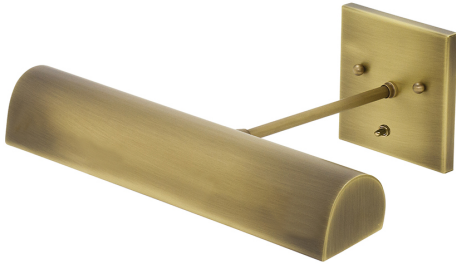

[Read More](#)

SKU: DT24-81

Price: \$434.00

DIRECT WIRE CLASSIC TRADITIONAL PICTURE LIGHT

Direct Wire Traditional 24" Polished Brass Picture
Light

- **SKU:** DT24-61
- **Finish Shown:** Polished Brass
- Other finishes available. Please call 800-428-5367 for assistance.
- **Dimensions:** 4.5"H x 24"W x 9.25"D
- **Base/Backplate:** 4"x 15"
- **Switch:** On Backplate
- **Shade Size:** 24"
- **Shade Material:** Metal
- **Base Material:** Metal
- **Voltage:** 120
- **Number of Bulbs:** 3
- **Bulb:** 25W-T10 or 40W-T10 medium base
- **Type of Bulbs:** Incandescent
- **Bulb Included:** No

[Read More](#)

SKU: DT24-61

Price: \$434.00

DIRECT WIRE CLASSIC TRADITIONAL PICTURE LIGHT

Direct Wire Traditional 24" Antique Brass Picture Light

- **SKU:** DT24-71
- **Finish Shown:** Antique Brass
- Other finishes available. Please call 800-428-5367 for assistance.
- **Dimensions:** 4.5"H x 24"W x 9.25"D
- **Base/Backplate:** 4"x 15"
- **Switch:** On Backplate
- **Shade Size:** 24"
- **Shade Material:** Metal
- **Base Material:** Metal
- **Voltage:** 120
- **Number of Bulbs:** 3
- **Bulb:** 25W-T10 or 40W-T10 medium base
- **Type of Bulbs:** Incandescent
- **Bulb Included:** No

[Read More](#)

SKU: DT24-71

Price: \$458.00

DIRECT WIRE CLASSIC TRADITIONAL PICTURE LIGHT

Direct Wire Traditional 14" Antique Brass Picture Light

- **SKU:** DT14-71
- **Finish Shown:** Antique Brass
- Other finishes available. Please call 800-428-5367 for assistance.
- **Dimensions:** 4.5"H x 14"W x 9.25"D
- **Base/Backplate:** 4.5"x 4.5"
- **Switch:** On Backplate
- **Shade Size:** 14"
- **Shade Material:** Metal
- **Base Material:** Metal
- **Voltage:** 120
- **Number of Bulbs:** 2
- **Bulb:** 25W-T10 or 40W-T10 medium base
- **Type of Bulbs:** Incandescent
- **Bulb Included:** No