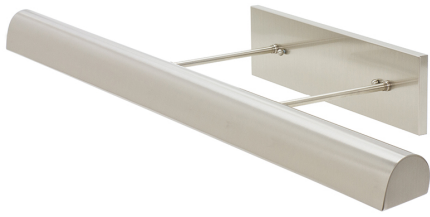

DIRECT WIRE CLASSIC TRADITIONAL LED PICTURE LIGHT

Direct Wire 36" Classic Traditional LED Picture Light in Satin Nickel

- **SKU:** DTLEDZ36-52
- **Finish Shown:** Satin Nickel
- Other finishes available. Please call 800-428-5367 for assistance.
- **Dimensions:** 4"H x 36"W x 10.5"D
- **Base/Backplate:** 4"x 26"
- **Shade Size:** 36"
- **Shade Material:** Metal
- **Base Material:** Metal
- **Voltage:** 120
- **Number of Bulbs:** 1
- **Bulb:** LED-13.5W, 2700K, 90CRI, 1080 Lumens
- **Type of Bulbs:** LED
- **Bulb Included:** Yes

[Read More](#)

SKU: DTLEDZ36-52

Price: $1,130.00