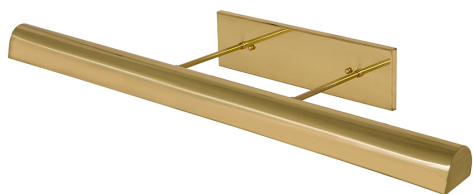

[Read More](#)

SKU: DTSLEDZ14-AB/PB

Price: \$420.00

DIRECT WIRE CLASSIC TRADITIONAL LED PICTURE LIGHT

Direct Wire Traditional 36" LEDZ Picture Light
with Rivet Motif (Ball & Strap)

- **SKU:** DTRLEDZ36-MB/AB
- **Finish Shown:** Mahogany Bronze with Antique Brass Accents
- Other finishes available. Please call 800-428-5367 for assistance.
- **Dimensions:** 4.5"H x 36"W x 10.5"D
- **Base/Backplate:** 4.5" x 15"
- **Shade Size:** 36"
- **Shade Material:** Metal
- **Base Material:** Metal
- **Voltage:** 120
- **Number of Bulbs:** 1
- **Bulb:** LED-13.5W, 2700K, 90CRI, 1080 Lumens
- **Type of Bulbs:** LED
- **Bulb Included:** Yes

[Read More](#)

SKU: DTRLEDZ36-MB/AB

Price: \$1,142.00

DIRECT WIRE CLASSIC TRADITIONAL LED PICTURE LIGHT

Direct Wire Traditional 24" LEDZ Picture Light
with Rivet Motif (Ball & Strap)

- **SKU:** DTRLEDZ24-BLK/PN
- **Finish Shown:** Black with Polished Nickel Accents
- Other finishes available. Please call 800-428-5367 for assistance.
- **Dimensions:** 4.5"H x 24"W x 10.5"D
- **Base/Backplate:** 4.5" x 15"
- **Shade Size:** 24"
- **Shade Material:** Metal
- **Base Material:** Metal
- **Voltage:** 120
- **Number of Bulbs:** 1
- **Bulb:** LED-9W, 2700K, 90CRI, 720 Lumens
- **Type of Bulbs:** LED
- **Bulb Included:** Yes

[Read More](#)

SKU: DTRLEDZ24-BLK/PN

Price: \$844.00

DIRECT WIRE CLASSIC TRADITIONAL LED PICTURE LIGHT

Direct Wire 36" Classic Traditional LED Picture
Light in Polished Brass

- **SKU:** DTLEDZ36-61
- **Finish Shown:** Polished Brass
- Other finishes available. Please call 800-428-5367 for assistance.
- **Dimensions:** 4"H x 36"W x 10.5"D
- **Base/Backplate:** 4"x 26"
- **Shade Size:** 36"
- **Shade Material:** Metal
- **Base Material:** Metal
- **Voltage:** 120
- **Number of Bulbs:** 1
- **Bulb:** LED-13.5W, 2700K, 90CRI, 1080 Lumens
- **Type of Bulbs:** LED
- **Bulb Included:** Yes