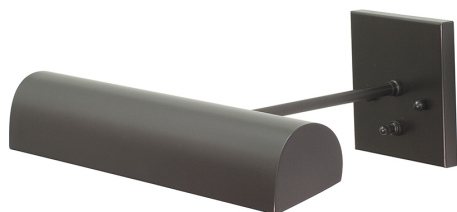

[Read More](#)

SKU: DTBLEDZ14-AB/PB

Price: \$418.00

DIRECT WIRE CLASSIC TRADITIONAL PICTURE LIGHT

Direct Wire Traditional 24" Satin Brass Picture Light

- **SKU:** DT24-51
- **Finish Shown:** Satin Brass
- Other finishes available. Please call 800-428-5367 for assistance.
- **Dimensions:** 4.5"H x 24"W x 9.25"D
- **Base/Backplate:** 4"x 15"
- **Switch:** On Backplate
- **Shade Size:** 24"
- **Shade Material:** Metal
- **Base Material:** Metal
- **Voltage:** 120
- **Number of Bulbs:** 3
- **Bulb:** 25W-T10 or 40W-T10 medium base
- **Type of Bulbs:** Incandescent
- **Bulb Included:** No

[Read More](#)

SKU: DT24-51
Price: \$434.00

DIRECT WIRE CLASSIC TRADITIONAL PICTURE LIGHT

Direct Wire Traditional 14" Mahogany Bronze
Picture Light

- **SKU:** DT14-81
- **Finish Shown:** Mahogany Bronze
- Other finishes available. Please call 800-428-5367 for assistance.
- **Dimensions:** 4.5"H x 14"W x 9.25"D
- **Base/Backplate:** 4.5"x 4.5"
- **Switch:** On Backplate
- **Shade Size:** 14"
- **Shade Material:** Metal
- **Base Material:** Metal
- **Voltage:** 120
- **Number of Bulbs:** 2
- **Bulb:** 25W-T10 or 40W-T10 medium base
- **Type of Bulbs:** Incandescent
- **Bulb Included:** No