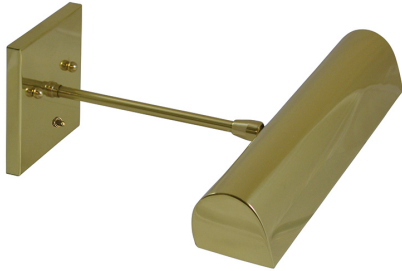

[Read More](#)

SKU: DT24-71

Price: \$458.00

DIRECT WIRE CLASSIC TRADITIONAL PICTURE LIGHT

Direct Wire Traditional 14" Antique Brass Picture Light

- **SKU:** DT14-71
- **Finish Shown:** Antique Brass
- Other finishes available. Please call 800-428-5367 for assistance.
- **Dimensions:** 4.5"H x 14"W x 9.25"D
- **Base/Backplate:** 4.5"x 4.5"
- **Switch:** On Backplate
- **Shade Size:** 14"
- **Shade Material:** Metal
- **Base Material:** Metal
- **Voltage:** 120
- **Number of Bulbs:** 2
- **Bulb:** 25W-T10 or 40W-T10 medium base
- **Type of Bulbs:** Incandescent
- **Bulb Included:** No

[Read More](#)

SKU: DT14-71

Price: \$264.00

DIRECT WIRE CLASSIC TRADITIONAL PICTURE LIGHT

Direct Wire Traditional 8" Mahogany Bronze Picture Light

- **SKU:** DT8-81
- **Finish Shown:** Mahogany Bronze
- Other finishes available. Please call 800-428-5367 for assistance.
- **Dimensions:** 4.5"H x 8"W x 9.25"D
- **Base/Backplate:** 4.5"x 4.5"
- **Switch:** On Backplate
- **Shade Size:** 8"
- **Shade Material:** Metal
- **Base Material:** Metal
- **Voltage:** 120
- **Number of Bulbs:** 1
- **Bulb:** 25W-T10 or 40W-T10 medium base
- **Type of Bulbs:** Incandescent
- **Bulb Included:** No

[Read More](#)

SKU: DT8-81

Price: \$194.00

DIRECT WIRE CLASSIC TRADITIONAL PICTURE LIGHT

Direct Wire Traditional 14" Polished Brass Picture Light

- **SKU:** DT14-61
- **Finish Shown:** Polished Brass
- Other finishes available. Please call 800-428-5367 for assistance.
- **Dimensions:** 4.5"H x 14"W x 9.25"D
- **Base/Backplate:** 4.5"x 4.5"
- **Switch:** On Backplate
- **Shade Size:** 14"
- **Shade Material:** Metal
- **Base Material:** Metal
- **Voltage:** 120
- **Number of Bulbs:** 2
- **Bulb:** 25W-T10 or 40W-T10 medium base
- **Type of Bulbs:** Incandescent
- **Bulb Included:** No