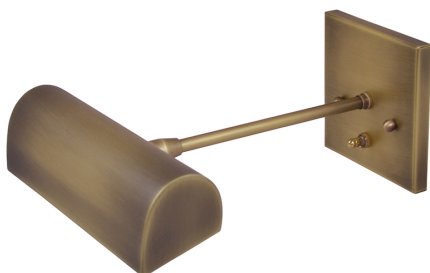

[Read More](#)

SKU: DT14-61

Price: \$252.00

DIRECT WIRE CLASSIC TRADITIONAL PICTURE LIGHT

Direct Wire Traditional 14" Satin Brass Picture Light

- **SKU:** DT14-51
- **Finish Shown:** Satin Brass
- Other finishes available. Please call 800-428-5367 for assistance.
- **Dimensions:** 4.5"H x 14"W x 9.25"D
- **Base/Backplate:** 4.5"x 4.5"
- **Switch:** On Backplate
- **Shade Size:** 14"
- **Shade Material:** Metal
- **Base Material:** Metal
- **Voltage:** 120
- **Number of Bulbs:** 2
- **Bulb:** 25W-T10 or 40W-T10 medium base
- **Type of Bulbs:** Incandescent
- **Bulb Included:** No

[Read More](#)

SKU: DT14-51

Price: \$252.00

DIRECT WIRE CLASSIC TRADITIONAL PICTURE LIGHT

Direct Wire Traditional 14" Satin Nickel Picture Light

- **SKU:** DT14-52
- **Finish Shown:** Satin Nickel
- Other finishes available. Please call 800-428-5367 for assistance.
- **Dimensions:** 4.5"H x 14"W x 9.25"D
- **Base/Backplate:** 4.5"x 4.5"
- **Switch:** On Backplate
- **Shade Size:** 14"
- **Shade Material:** Metal
- **Base Material:** Metal
- **Voltage:** 120
- **Number of Bulbs:** 2
- **Bulb:** 25W-T10 or 40W-T10 medium base
- **Type of Bulbs:** Incandescent
- **Bulb Included:** No

[Read More](#)

SKU: DT14-52

Price: \$290.00

DIRECT WIRE CLASSIC TRADITIONAL PICTURE LIGHT

Direct Wire Traditional 8" Antique Brass Picture Light

- **SKU:** DT8-71
- **Finish Shown:** Antique Brass
- Other finishes available. Please call 800-428-5367 for assistance.
- **Dimensions:** 4.5"H x 8"W x 9.25"D
- **Base/Backplate:** 4.5"x 4.5"
- **Switch:** On Backplate
- **Shade Size:** 8"
- **Shade Material:** Metal
- **Base Material:** Metal
- **Voltage:** 120
- **Number of Bulbs:** 1
- **Bulb:** 25W-T10 or 40W-T10 medium base
- **Type of Bulbs:** Incandescent
- **Bulb Included:** No