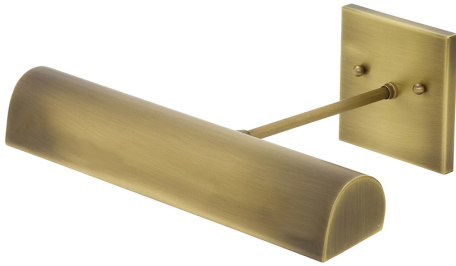

DIRECT WIRE CLASSIC TRADITIONAL LED PICTURE LIGHT

Direct Wire Traditional 14" LEDZ Picture Light
with Strap Motif

- **SKU:** DTSLEDZ14-SN/PN
- **Finish Shown:** Satin Nickel with Polished Nickel Accents
- Other finishes available. Please call 800-428-5367 for assistance.
- **Dimensions:** 4.5"H x 14"W x 10.5"D
- **Base/Backplate:** 4.5" x 4.5"
- **Shade Size:** 14"
- **Shade Material:** Metal
- **Base Material:** Metal
- **Voltage:** 120
- **Number of Bulbs:** 1
- **Bulb:** LED-4.5W, 2700K, 90CRI, 360 Lumens
- **Type of Bulbs:** LED
- **Bulb Included:** Yes

[Read More](#)

SKU: DTLEDZ24-51

Price: \$810.00

DIRECT WIRE CLASSIC TRADITIONAL LED PICTURE LIGHT

Direct Wire 14" Classic Traditional LED Picture Light in Polished Brass

- **SKU:** DTLEDZ14-61
- **Finish Shown:** Polished Brass
- Other finishes available. Please call 800-428-5367 for assistance.
- **Dimensions:** 4.5"H x 14"W x 10.5"D
- **Base/Backplate:** 4.5"x 4.5"
- **Shade Size:** 14"
- **Shade Material:** Metal
- **Base Material:** Metal
- **Voltage:** 120
- **Number of Bulbs:** 1
- **Bulb:** LED-4.5W, 2700K, 90CRI, 360 Lumens
- **Type of Bulbs:** LED
- **Bulb Included:** Yes

[Read More](#)

SKU: DTLEDZ14-61

Price: \$406.00

DIRECT WIRE CLASSIC TRADITIONAL LED PICTURE LIGHT

Direct Wire 14" Classic Traditional LED Picture Light in Mahogany Bronze

- **SKU:** DTLEDZ14-81
- **Finish Shown:** Mahogany Bronze
- Other finishes available. Please call 800-428-5367 for assistance.
- **Dimensions:** 4.5"H x 14"W x 10.5"D
- **Base/Backplate:** 4.5"x 4.5"
- **Shade Size:** 14"
- **Shade Material:** Metal
- **Base Material:** Metal
- **Voltage:** 120
- **Number of Bulbs:** 1

- **Bulb:** LED-4.5W, 2700K, 90CRI, 360 Lumens
- **Type of Bulbs:** LED
- **Bulb Included:** Yes

[Read More](#)

SKU: DTLEDZ14-81

Price: \$406.00

DIRECT WIRE CLASSIC TRADITIONAL LED PICTURE LIGHT

Direct Wire 14" Classic Traditional LED Picture Light in Antique Brass