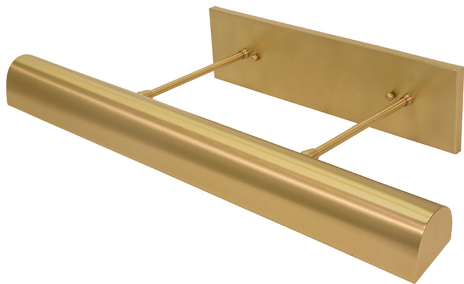

- **SKU:** DTLEDZ24-52
- **Finish Shown:** Satin Nickel
- Other finishes available. Please call 800-428-5367 for assistance.
- **Dimensions:** 4"H x 24"W x 10.5"D
- **Base/Backplate:** 4"x 15"
- **Shade Size:** 24"
- **Shade Material:** Metal
- **Base Material:** Metal
- **Voltage:** 120
- **Number of Bulbs:** 1
- **Bulb:** LED-9W, 2700K, 90CRI, 720 Lumens
- **Type of Bulbs:** LED
- **Bulb Included:** Yes

[Read More](#)

SKU: DTLEDZ24-52

Price: \$830.00

DIRECT WIRE CLASSIC TRADITIONAL LED PICTURE LIGHT

Direct Wire 36" Classic Traditional LED Picture Light in Satin Nickel

- **SKU:** DTLEDZ36-52
- **Finish Shown:** Satin Nickel
- Other finishes available. Please call 800-428-5367 for assistance.
- **Dimensions:** 4"H x 36"W x 10.5"D
- **Base/Backplate:** 4"x 26"
- **Shade Size:** 36"
- **Shade Material:** Metal
- **Base Material:** Metal
- **Voltage:** 120
- **Number of Bulbs:** 1
- **Bulb:** LED-13.5W, 2700K, 90CRI, 1080 Lumens
- **Type of Bulbs:** LED
- **Bulb Included:** Yes

[Read More](#)

SKU: DTLEDZ36-52

Price: \$1,130.00

DIRECT WIRE CLASSIC TRADITIONAL LED PICTURE LIGHT

Direct Wire 24" Classic Traditional LED Picture Light in Satin Brass

- **SKU:** DTLEDZ24-51
- **Finish Shown:** Satin Brass
- Other finishes available. Please call 800-428-5367 for assistance.
- **Dimensions:** 4"H x 24"W x 10.5"D
- **Base/Backplate:** 4"x 15"
- **Shade Size:** 24"
- **Shade Material:** Metal
- **Base Material:** Metal
- **Voltage:** 120
- **Number of Bulbs:** 1
- **Bulb:** LED-9W, 2700K, 90CRI, 720 Lumens
- **Type of Bulbs:** LED
- **Bulb Included:** Yes